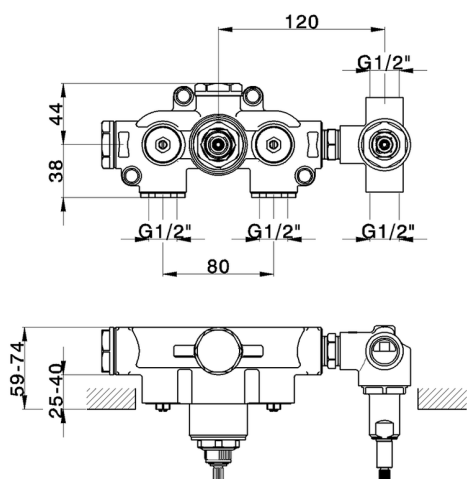

Exposed part for con.thermo.shower mixer, 2-outlet CHRONOS_CR019140

MODEL **CR019140**

Exposed part for con.thermo.shower mixer, 2-outlet, with 2-outlet deviator, without concealed part, for item ZB019140

Concealed thermostatic shower mixer, 2-outlet CONCEALED_ZB019140

MODEL **ZB019140**

Concealed thermostatic shower mixer,
2-outlet, without trim kit

AVAILABLE FINISHINGS

04 04 Without finishing

CHARACTERISTICS

Installation **Concealed**

Cartridge Spare Parts **24.04A.PP**

8x20 Plus P Thermostatic Valve

Concealed **1**

Thermostatic

The Huber thermostatic is your personal water manager, helping you to handle, control and save water and energy.