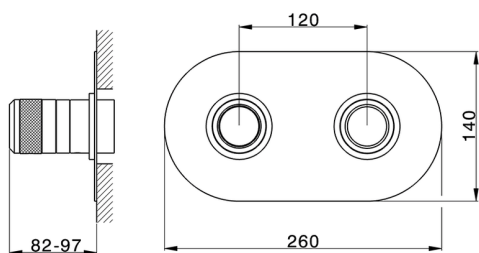

CHARACTERISTICS

Installation **Concealed**
Required concealed parts **ZB019140**

Thermostatic

The Huber thermostatic is your personal water manager, helping you to handle, control and save water and energy.