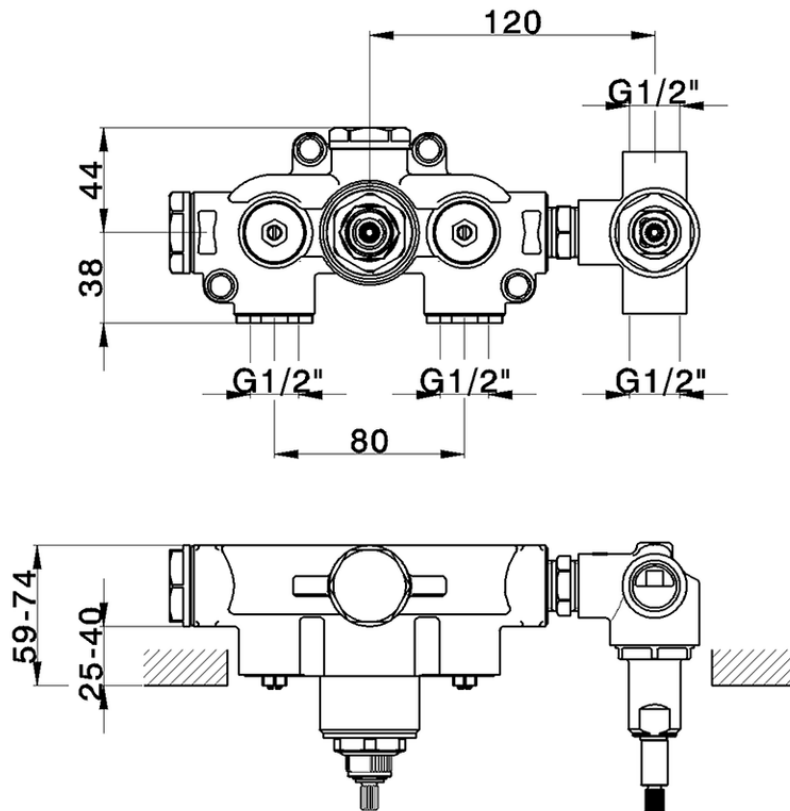

Exposed part for con.thermo.shower mixer, 2-outlet CHRONOS_CR019140

CR019140

<https://en.huberitalia.com/exposed-part-for-con-thermo-shower-mixer-2-outlet-chronos-cr019140>

ZB019140

<https://en.huberitalia.com/concealed-thermostatic-shower-mixer-2-outlet-concealed-zb019140>