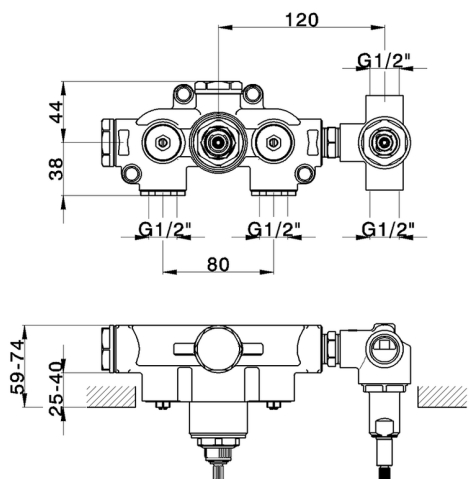

Exposed part for con.thermo.shower mixer, 2-outlet CHRONOS_CR019140

MODEL **CR019140**

Exposed part for con.thermo.shower mixer, 2-outlet,with 2-outlet deviastop,without concealed part,for item ZB019140

Concealed thermostatic shower mixer, 2-outlet CONCEALED_ZB019140

MODEL **ZB019140**

Concealed thermostatic shower mixer,
2-outlet, without trim kit

AVAILABLE FINISHINGS

04 04 Without finishing

CHARACTERISTICS

Installation **Concealed**

Cartridge Spare Parts **24.04A.PP**

8x20 Plus P Thermostatic Valve

Concealed **1**

Thermostatic

The Huber thermostatic is your personal water manager, helping you to handle, control and save water and energy.