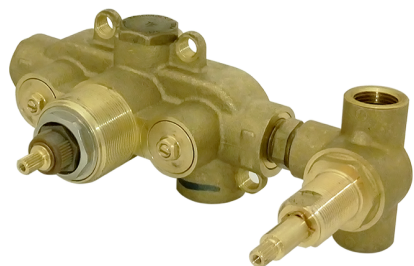

Exposed part for con.thermo.shower mixer, 2-outlet CHRONOS_CR019140

MODEL **CR019140**

Exposed part for con.thermo.shower mixer, 2-outlet,with 2-outlet deviastop,without concealed part,for item ZB019140

AVAILABLE FINISHINGS

-  **21** 21 Chrome
-  **2F** 2F Brushed Nickel
-  **2Q** 2Q Black Titanium

CHARACTERISTICS

Installation **Concealed**
 Required concealed parts **ZB019140**

Thermostatic

The Huber thermostatic is your personal water manager, helping you to handle, control and save water and energy.

Concealed thermostatic shower mixer, 2-outlet CONCEALED_ZB019140

MODEL **ZB019140**

Concealed thermostatic shower mixer,
2-outlet, without trim kit

AVAILABLE FINISHINGS

04 04 Without finishing

CHARACTERISTICS

Installation **Concealed**

Cartridge Spare Parts **24.04A.PP**

8x20 Plus P Thermostatic Valve

Concealed **1**

Thermostatic

The Huber thermostatic is your personal water manager, helping you to handle, control and save water and energy.