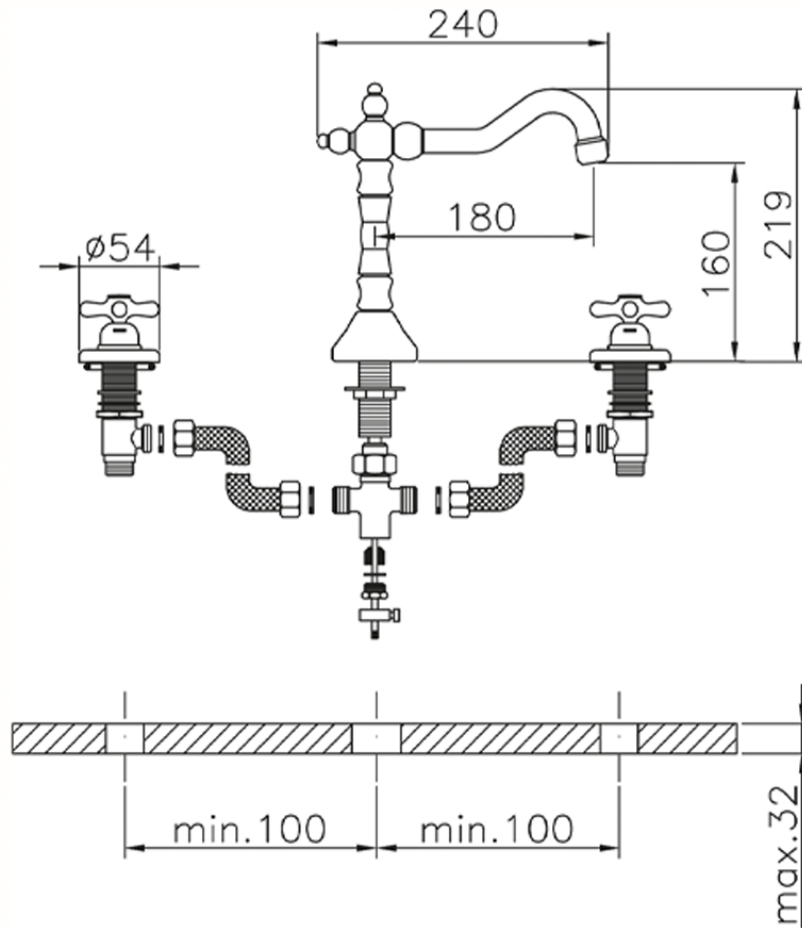

Washbasin 3-holes mixer CROISETTE_CS001060

CS001060

<https://en.huberitalia.com/washbasin-3-holes-mixer-croisette-cs001060>

2026-04-06