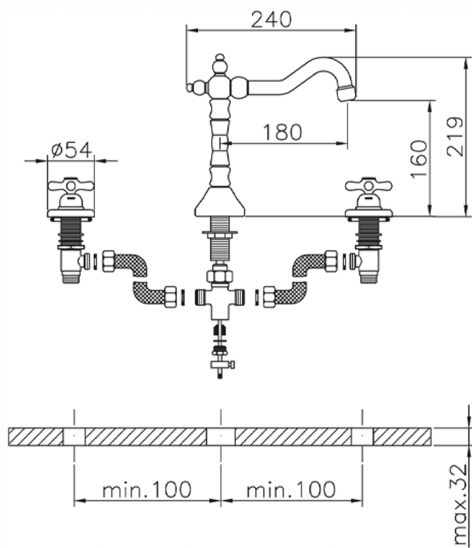

Washbasin 3-holes mixer CROISSETTE_CS001060

MODEL **CS001060**

Washbasin 3-holes mixer, with automatic 1"1/4 automatic pop-up waste, swivel spout

AVAILABLE FINISHINGS

- **21** 21 Chrome
- **27** 27 Old Bronze
- **2G** 2G Antique Gold
- **2W** 2W Brushed Gold

CHARACTERISTICS

2026-05-15