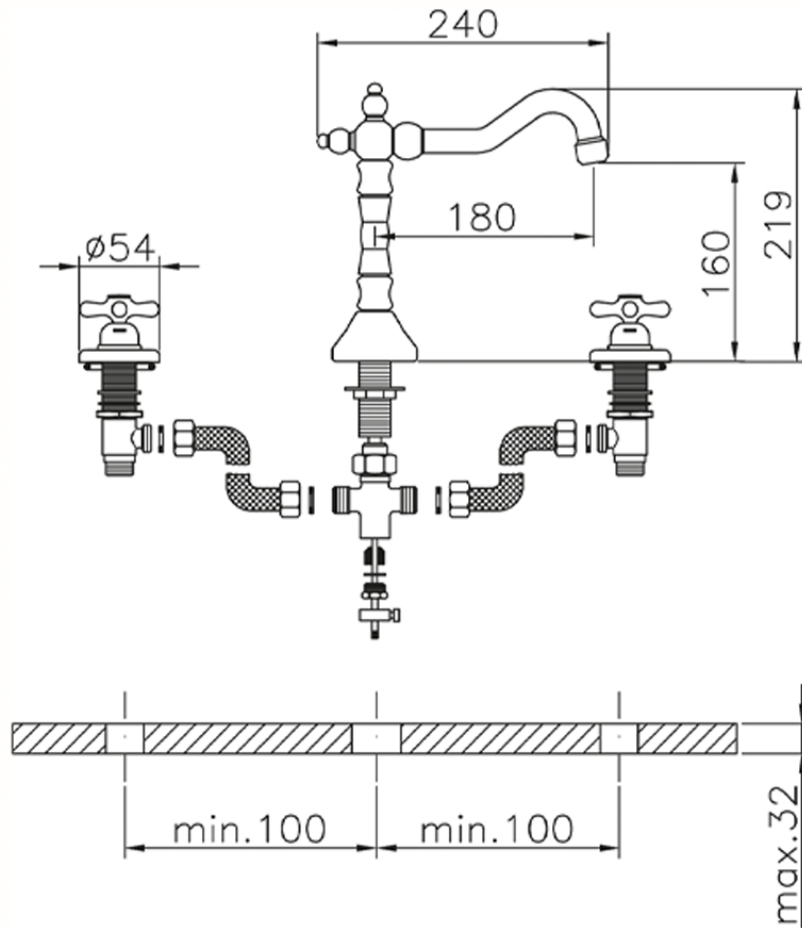

Washbasin 3-holes mixer CROISETTE_CS001060

CS001060

<https://en.huberitalia.com/washbasin-3-holes-mixer-croisette-cs001060>

2026-06-13