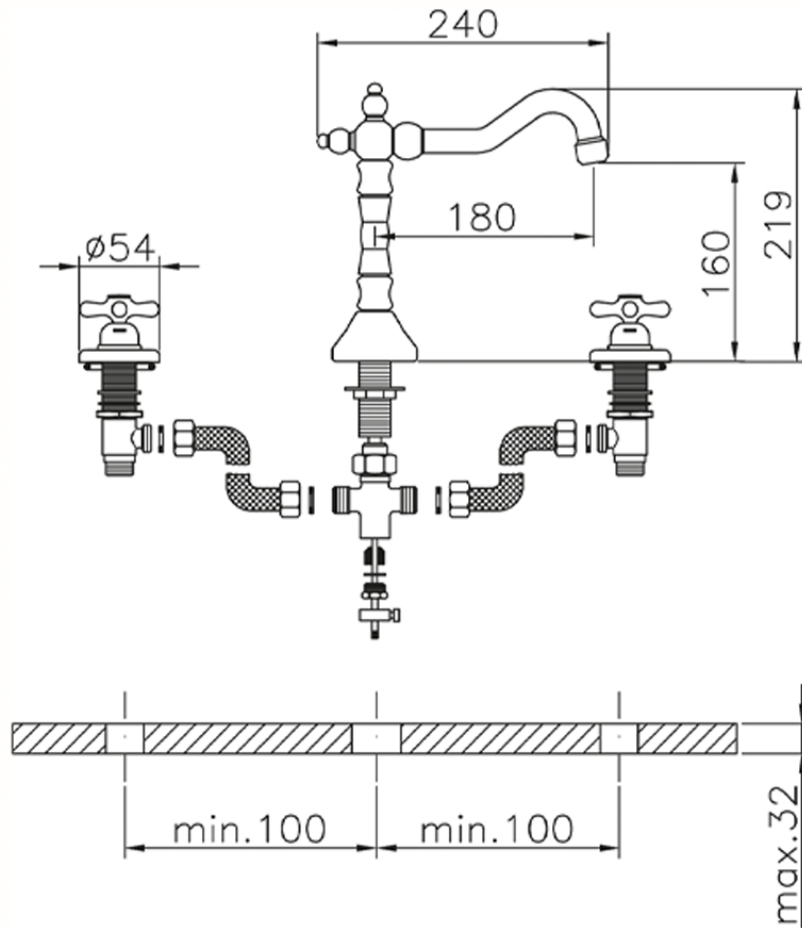

Washbasin 3-holes mixer CROISETTE_CS001060

CS001060

<https://en.huberitalia.com/washbasin-3-holes-mixer-croisette-cs001060>

2026-05-15