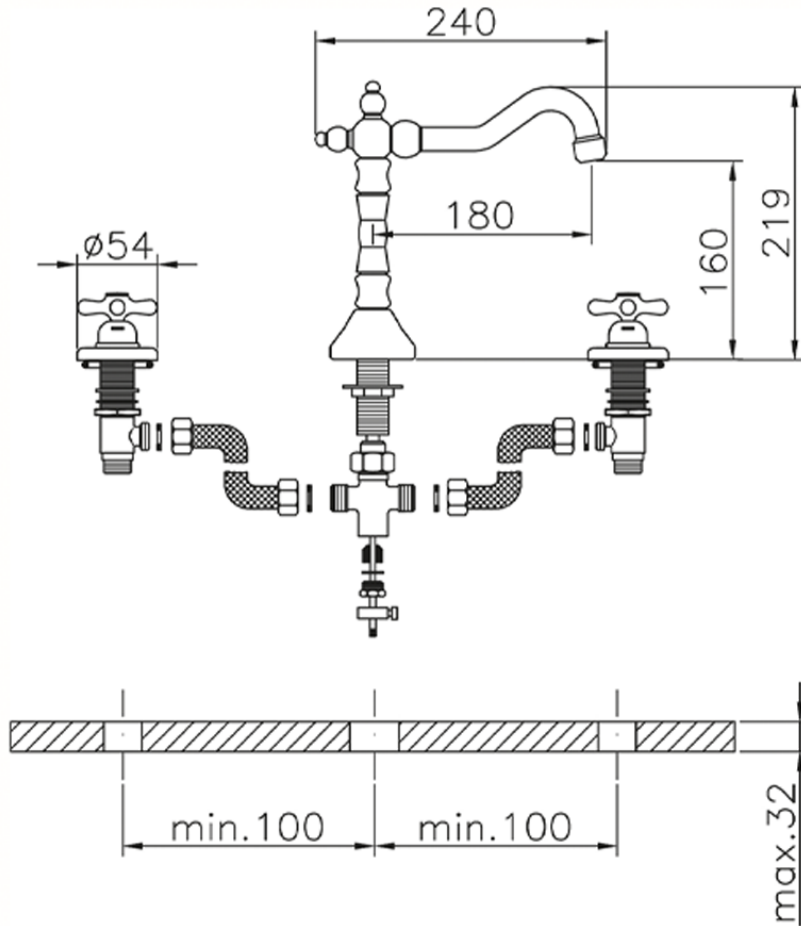

Washbasin 3-holes mixer CROISETTE_CS001060

CS001060

<https://en.huberitalia.com/washbasin-3-holes-mixer-croisette-cs001060>

2026-04-08