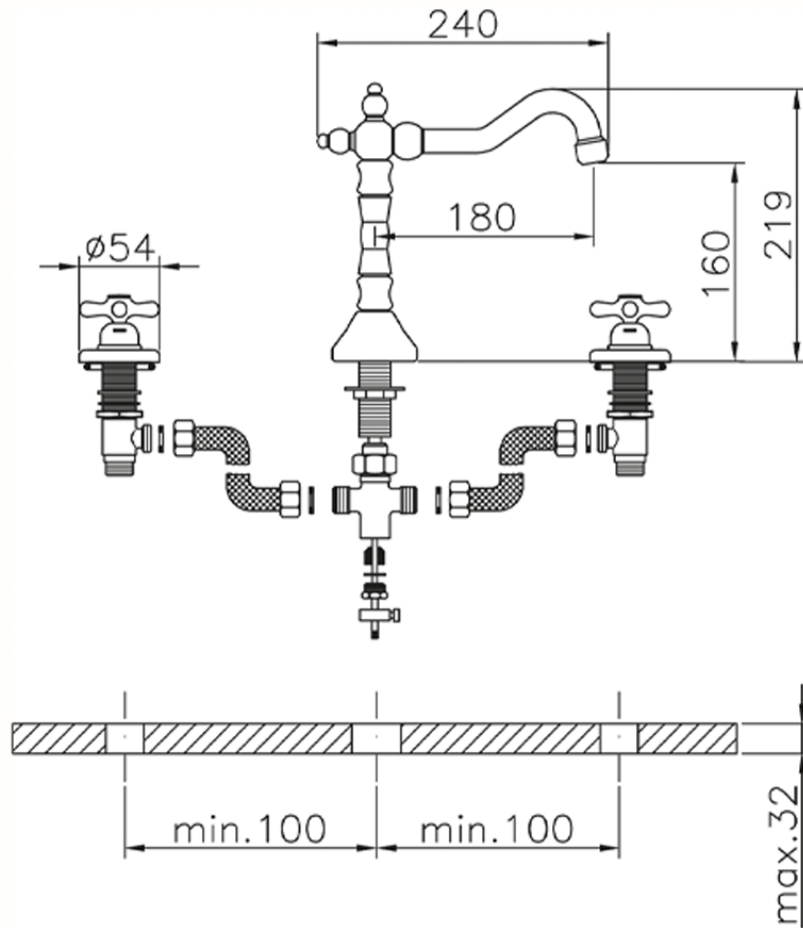

Washbasin 3-holes mixer CROISETTE_CS001060

CS001060

<https://en.huberitalia.com/washbasin-3-holes-mixer-croisette-cs001060>

2026-04-10