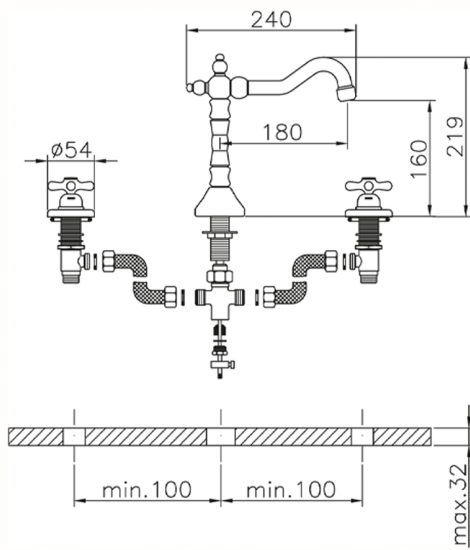

Washbasin 3-holes mixer CROISSETTE_CS001060

MODEL **CS001060**

Washbasin 3-holes mixer, with automatic 1"1/4 automatic pop-up waste, swivel spout

AVAILABLE FINISHINGS

- **21** 21 Chrome
- **27** 27 Old Bronze
- **2G** 2G Antique Gold
- **2W** 2W Brushed Gold

CHARACTERISTICS

2026-04-06