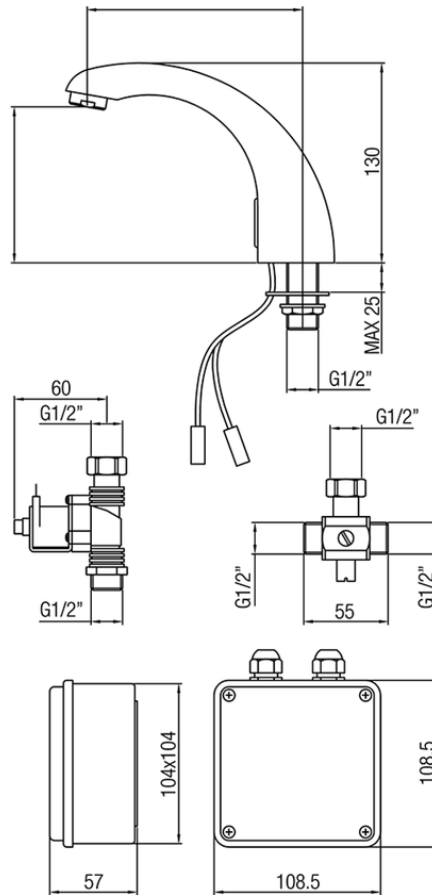

Washbasin electronic faucet CLINIC&TECHNICAL\_303E.01H.

303E.01H.

<https://en.huberitalia.com/washbasin-electronic-faucet-clinictechnical-303e-01h>

2024-09-19