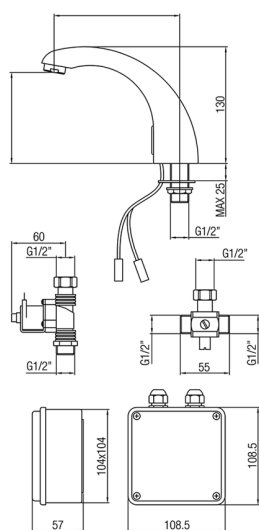

Washbasin electronic faucet CLINIC&TECHNICAL_303E.01H.

MODEL **303E.01H.**

Washbasin electronic faucet

AVAILABLE FINISHINGS

CHARACTERISTICS

2024-09-19