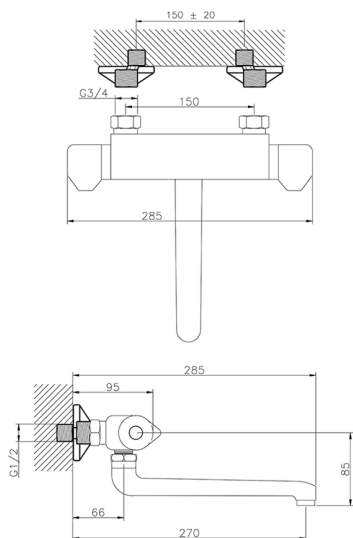

## Wall mounted thermostatic ink mixer **COMMUNITY\_CLT70010**

MODEL **CLT70010**

Wall mounted thermostatic ink mixer,swivel spout

AVAILABLE FINISHINGS

CHARACTERISTICS

Cartridge Spare Parts **24.04A.PP**

**8x20 Plus P Thermostatic Valve**