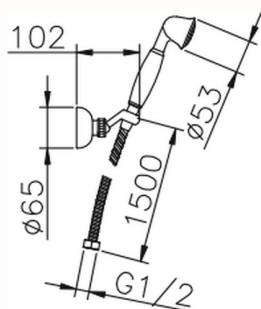

Croisette showerset SHOWER_63.07H.

MODEL **63.07H.**

Croisette showerset, wall mounted adjustable handshower bracket, 53 mm Brass One Spray handshower, 150 cm Brass flexible hose

AVAILABLE FINISHINGS

-  **AG** AG Antique Gold
-  **BA** BA Old Bronze
-  **CR** CR Chrome
-  **2W** 2W Brushed Gold