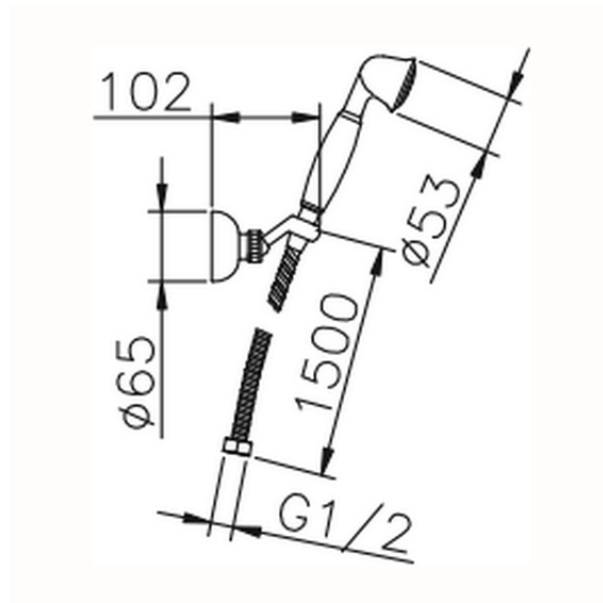

Croisette showerset SHOWER_63.07H.

63.07H.

<https://en.huberitalia.com/croisette-showerset-shower-63-07h>

2024-12-22