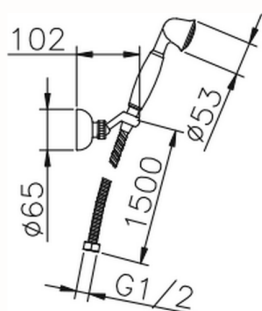

AVAILABLE FINISHINGS

- **AG** AG Antique Gold
- **BA** BA Old Bronze
- **CR** CR Chrome
- **2W** 2W Brushed Gold

CHARACTERISTICS