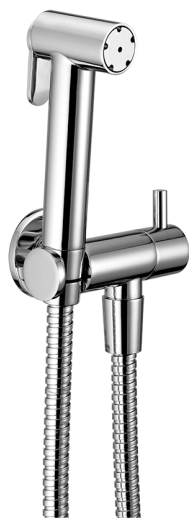

## Toilet-jet handshower set COMMUNITY\_H3007900

MODEL **H3007900**

Toilet-jet handshower set, wall mounted bracket with 1/2" stopvalve, Toilet-jet handshower, Brass 120 cm flexible hose

AVAILABLE FINISHINGS

CHARACTERISTICS

**Toilet-jet handshower**