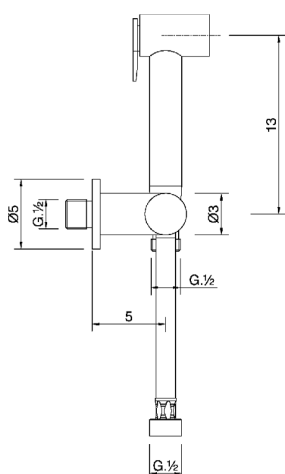

Toilet-jet Handshower

Multi-jets hygienic hand shower, for personal hygiene care.

2024-11-15