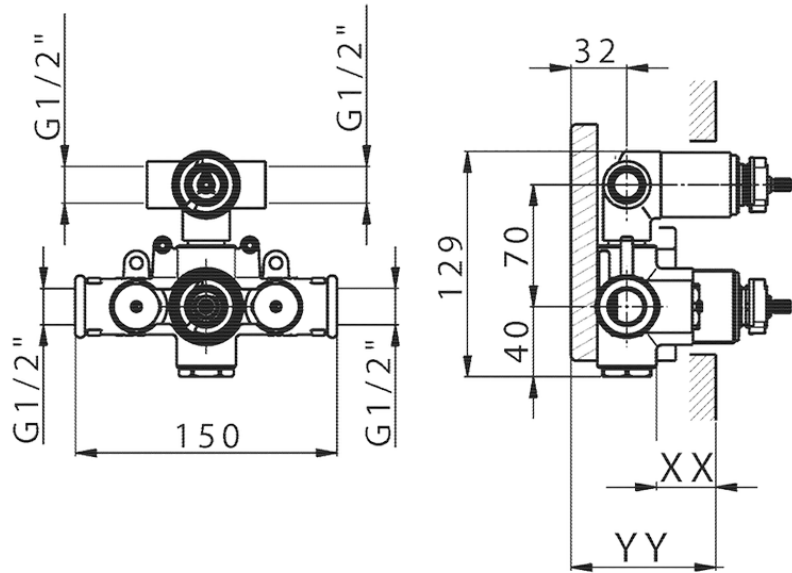

2-outlet Concealed thermostatic shower valve CONCEALED_ZB018100

Piastra/Plate/Plaque/Platte/Placa

2-3mm: XX 25-40 YY 76-91

10 mm: XX 16-31 YY 65-80