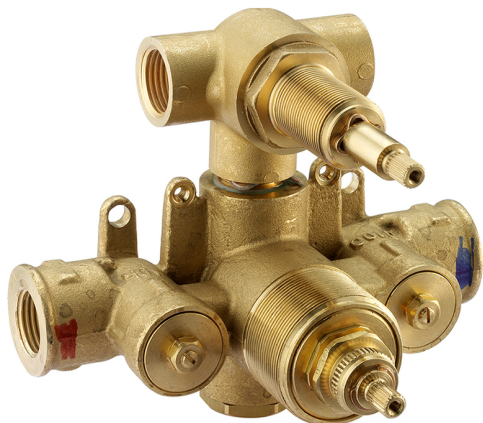

2-outlet Concealed thermostatic shower valve CONCEALED_ZB018100

MODEL **ZB018100**

2-outlet Concealed thermostatic mixer, with 1/2" devia stop, without trim kit

AVAILABLE FINISHINGS

04 04 Without finishing

CHARACTERISTICS

Installation **Concealed**

Cartridge Spare Parts **24.04A.PP**

8x20 Plus P Thermostatic Valve

Concealed **1**

Piastra/Plate/Plaque/Platte/Placa

2-3mm: XX 25-40 YY 76-91

10 mm: XX 16-31 YY 65-80

DeviaStop

The Huber Devia Stop technology allows to adjust the water flow and to direct it to the selected output point (overhead soaker, hand shower, etc).

Thermostatic

The Huber thermostatic is your personal water manager, helping you to handle, control and save water and energy.