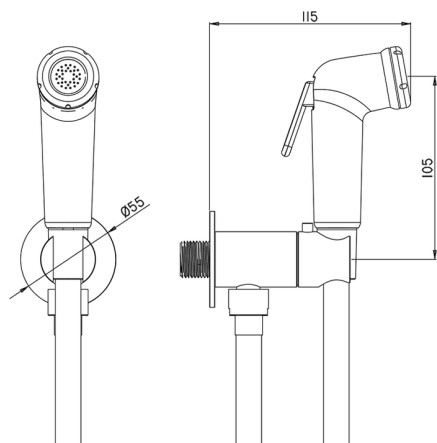

## Hygienic Shower Set HYGENIC SHOWERS\_BC007925

MODEL **BC007925**

Hygienic Shower Set, round wall bracket, single water opening, one-spray ABS Handshower, 120 cm PVC flexible hose

AVAILABLE FINISHINGS

**21** 21 Chrome

CHARACTERISTICS

**Bidet handshower**

2026-04-05