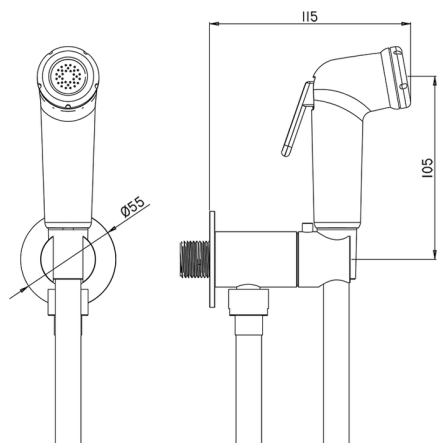

Hygienic Shower Set HYGENIC SHOWERS_BC007925

MODEL **BC007925**

Hygienic Shower Set, round wall bracket, single water opening, one-spray ABS Handshower, 120 cm PVC flexible hose

AVAILABLE FINISHINGS

CHARACTERISTICS

Bidet handshower

2026-05-30