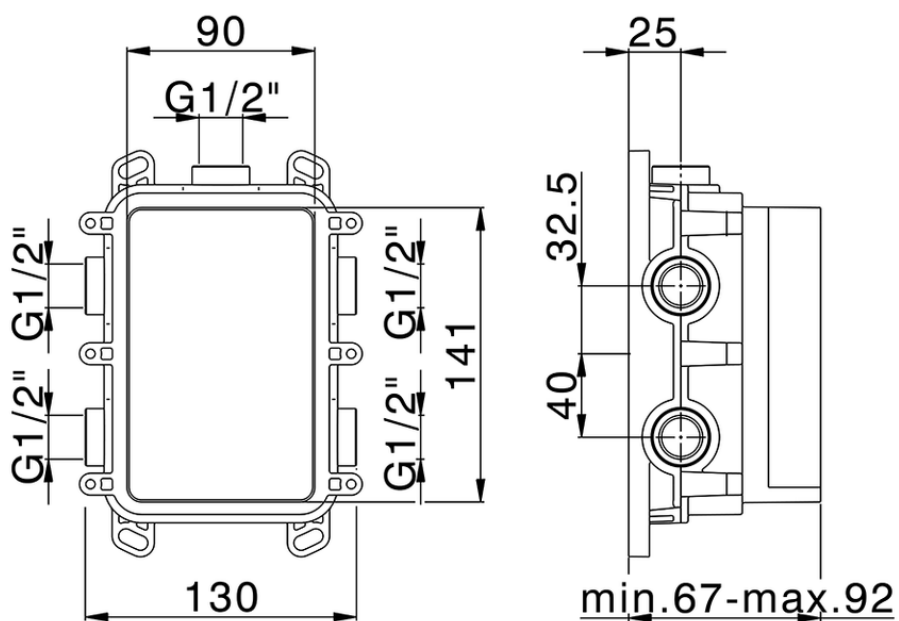

Exposed part for Single Lever One Box Valve ONE BOX_K20BM030

K20BM030

<https://en.huberitalia.com/exposed-part-for-single-lever-one-box-valve-one-box-k20bm030>

ZB00B031

<https://en.huberitalia.com/one-box-universal-concealed-part-one-box-zb00b031>