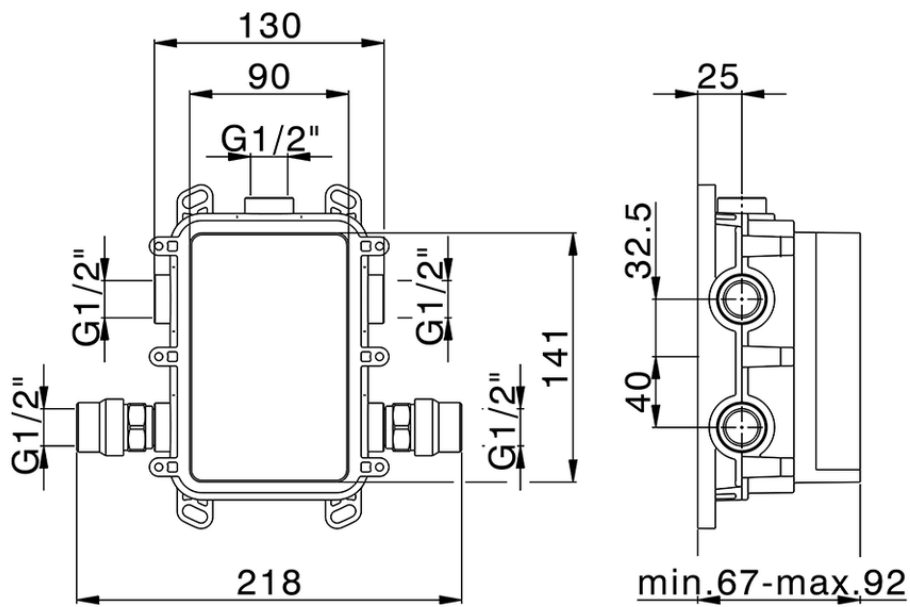

Exposed part for Single Lever One Box Valve ONE BOX_K20BM030

K20BM030

<https://en.huberitalia.com/exposed-part-for-single-lever-one-box-valve-one-box-k20bm030>

ZB00B031

<https://en.huberitalia.com/one-box-universal-concealed-part-one-box-zb00b031>