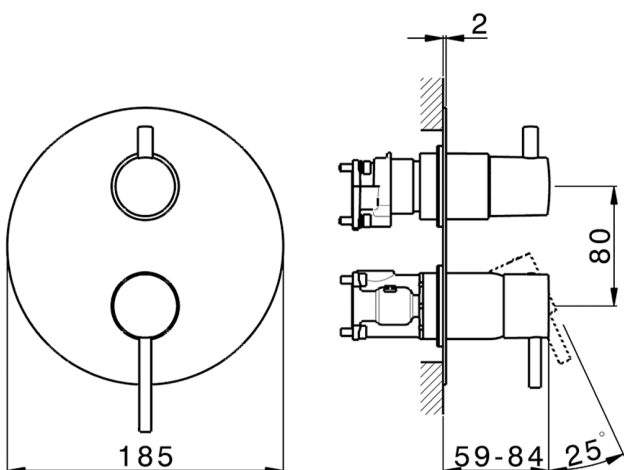

Exposed part for Single Lever One Box Valve ONE BOX_K20BM030

MODEL **K20BM030**

Exposed part for Single Lever One Box Valve, with 2-3 outlet diverter, Minimum depth of installation: 67 mm, without concealed part, for items ZB00B030-ZB00B031

AVAILABLE FINISHINGS

-  **21** 21 Chrome
-  **26** 26 Old Copper
-  **2F** 2F Brushed Nickel
-  **2W** 2W Brushed Gold
-  **40** 40 Matt Black
-  **4Q** 4Q Matt White

CHARACTERISTICS

Cartridge Spare Parts **ZZ97179000**

35 mm Cartridge

Installation **Concealed**

Required concealed parts **ZB00B031**

ZB00B030

One Box Universal Concealed Part ONE BOX_ZB00B031

MODEL **ZB00B031**

One Box Universal Concealed Part, for 1 or 2 or 3 outlet thermostatic or single lever, without trim kit, with noise reducers, with sealing gasket