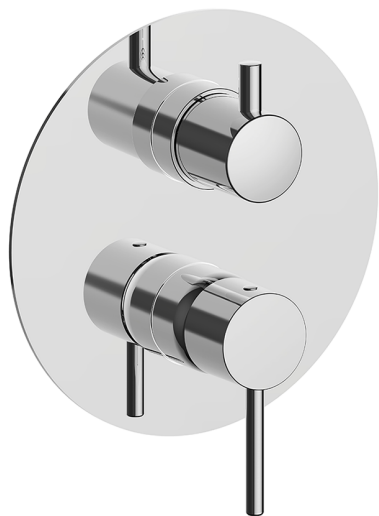

Exposed part for Single Lever One Box Valve ONE BOX_K20BM030

MODEL **K20BM030**

Exposed part for Single Lever One Box Valve, with 2-3 outlet diverter, Minimum depth of installation: 67 mm, without concealed part, for items ZB00B030-ZB00B031

AVAILABLE FINISHINGS

-  **21** 21 Chrome
-  **26** 26 Old Copper
-  **2F** 2F Brushed Nickel
-  **2W** 2W Brushed Gold
-  **40** 40 Matt Black
-  **4Q** 4Q Matt White

CHARACTERISTICS

Cartridge Spare Parts **ZZ97179000**

35 mm Cartridge

Installation **Concealed**

Required concealed parts **ZB00B031**

ZB00B030

One Box Universal Concealed Part ONE BOX_ZB00B031

MODEL **ZB00B031**

One Box Universal Concealed Part, for 1 or 2 or 3 outlet thermostatic or single lever, without trim kit, with noise reducers, with sealing gasket

AVAILABLE FINISHINGS

CHARACTERISTICS

Concealed	1
Installation	Concealed

Thermostatic

The Huber thermostatic is your personal water manager, helping you to handle, control and save water and energy.

One Box Universal Concealed Part ONE BOX_ZB00B030