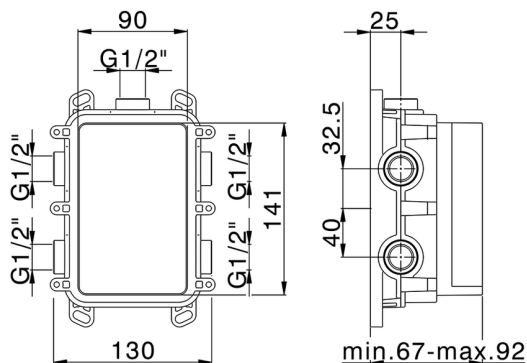

One Box Universal Concealed Part ONE BOX_ZB00B030

MODEL **ZB00B030**

One Box Universal Concealed Part, for 1 or 2 or 3 outlet thermostatic or single lever, without trim kit, without noise reducers, with sealing gasket

AVAILABLE FINISHINGS

04 04 Without finishing

CHARACTERISTICS

Concealed **1**
Installation **Concealed**

Thermostatic

The Huber thermostatic is your personal water manager, helping you to handle, control and save water and energy.

2026-04-06