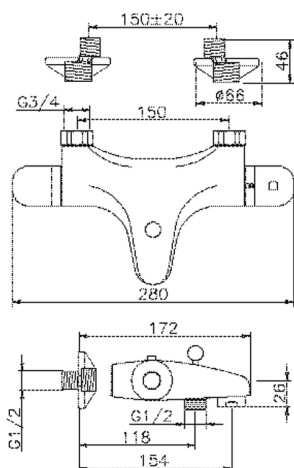

Thermostatic

The Huber thermostatic is your personal water manager, helping you to handle, control and save water and energy.