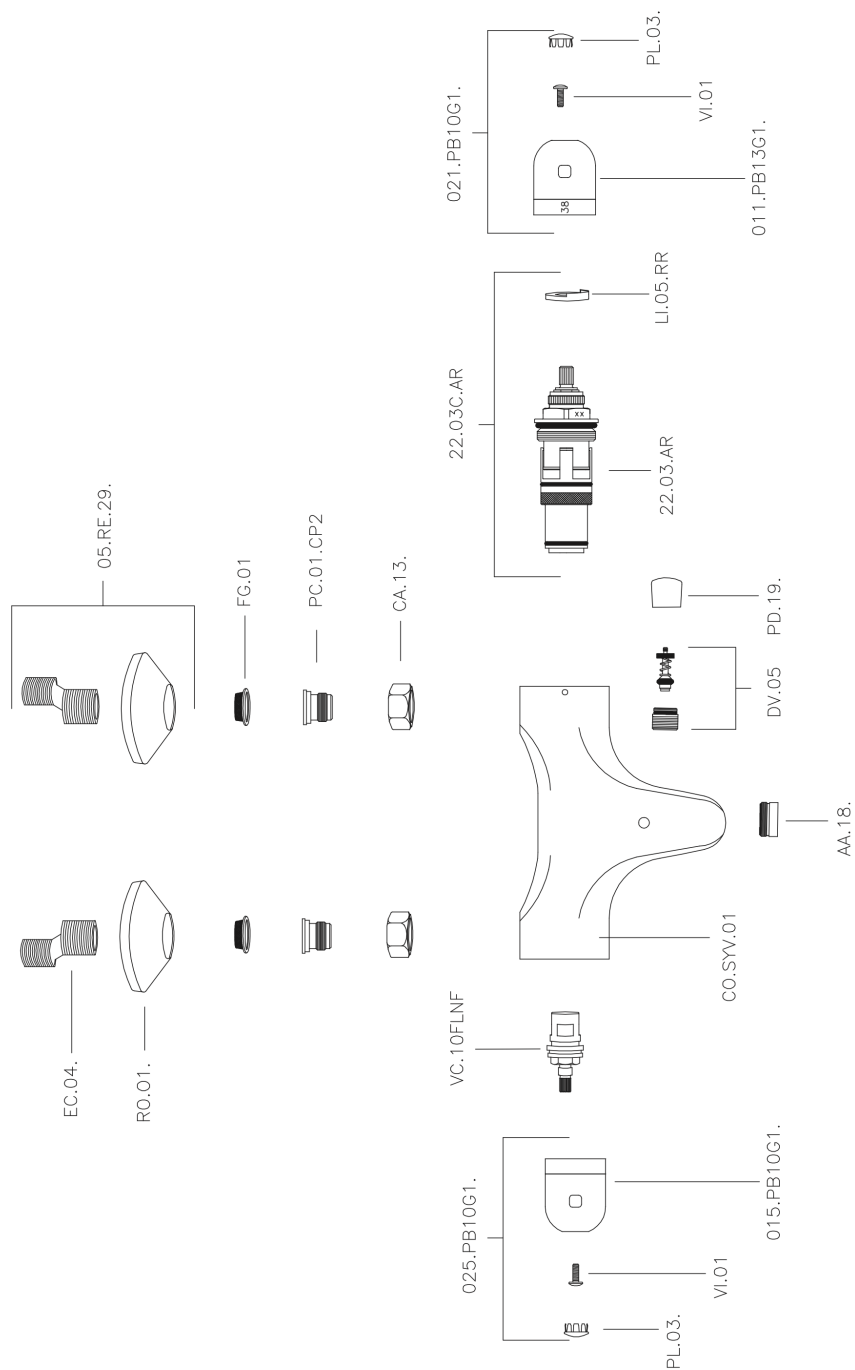

Thermostatic bath mixer THERMO_SLT25010

MODEL **SLT25010**

Thermostatic bath mixer, without shower set, 1/2" M flexible connection, ceramic head valve

AVAILABLE FINISHINGS

CHARACTERISTICS

Cartridge Spare Parts **22.03A.AR - ZZ97080004**

Argo 1 (short filter) Thermostatic Valve

Thermostatic

The Huber thermostatic is your personal water manager, helping you to handle, control and save water and energy.

Thermostatic bath mixer THERMO_SLT25010

SLT25010

<https://en.huberitalia.com/thermostatic-bath-mixer-thermo-slt25010>

2025-01-05