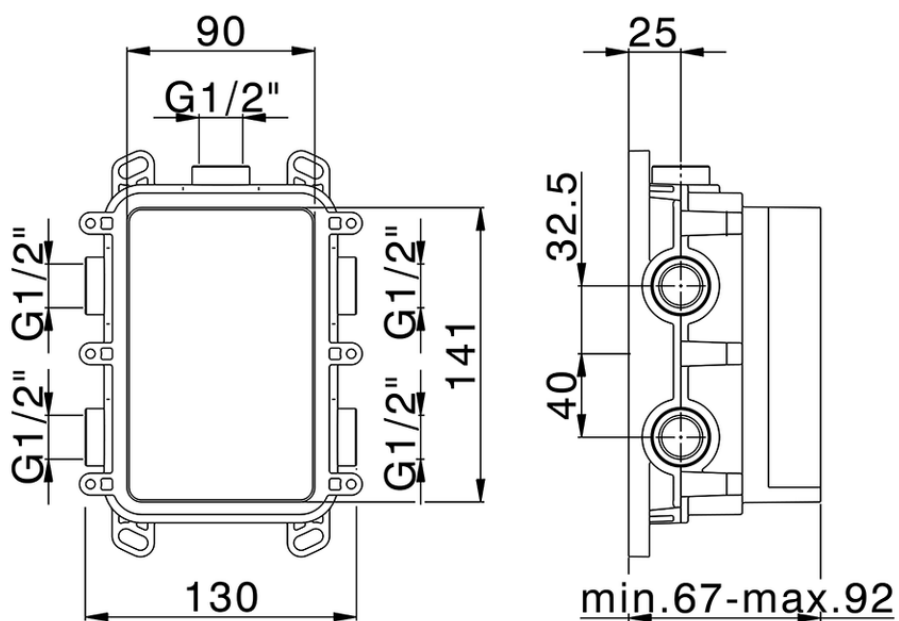

Exposed part for Thermostatic One Box Valve M32_MT0BT030

MT0BT030

<https://en.huberitalia.com/exposed-part-for-thermostatic-one-box-valve-m32-mt0bt030>

ZB00B031

<https://en.huberitalia.com/one-box-universal-concealed-part-one-box-zb00b031>