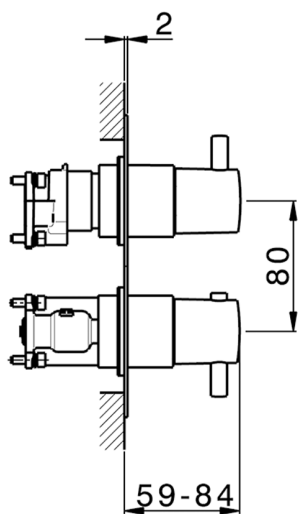

Exposed part for Thermostatic One Box Valve M32_MT0BT030

MODEL **MT0BT030**

Exposed part for Thermostatic One Box Valve, with 1-2-3 outlet devia stop, Minimum depth of installation: 67 mm, without concealed part, for items ZB00B030-ZB00B031

AVAILABLE FINISHINGS

-  **21** 21 Chrome
-  **26** 26 Old Copper
-  **2F** 2F Brushed Nickel
-  **2W** 2W Brushed Gold
-  **40** 40 Matt Black
-  **4Q** 4Q Matt White

CHARACTERISTICS

Cartridge Spare Parts **24.04A.PP**
 Installation **Concealed**
 Required concealed parts **ZB00B031**
ZB00B030