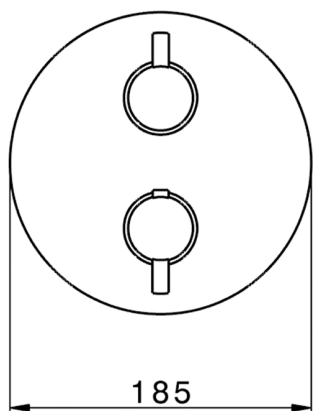

Exposed part for Thermostatic One Box Valve M32_MT0BT030

MODEL **MT0BT030**

Exposed part for Thermostatic One Box Valve, with 1-2-3 outlet devia stop, Minimum depth of installation: 67 mm, without concealed part, for items ZB00B030-ZB00B031

AVAILABLE FINISHINGS

-  **21** 21 Chrome
-  **26** 26 Old Copper
-  **2F** 2F Brushed Nickel
-  **2W** 2W Brushed Gold
-  **40** 40 Matt Black
-  **4Q** 4Q Matt White

CHARACTERISTICS

Cartridge Spare Parts **24.04A.PP**
 Installation **Concealed**
 Required concealed parts **ZB00B031**
ZB00B030