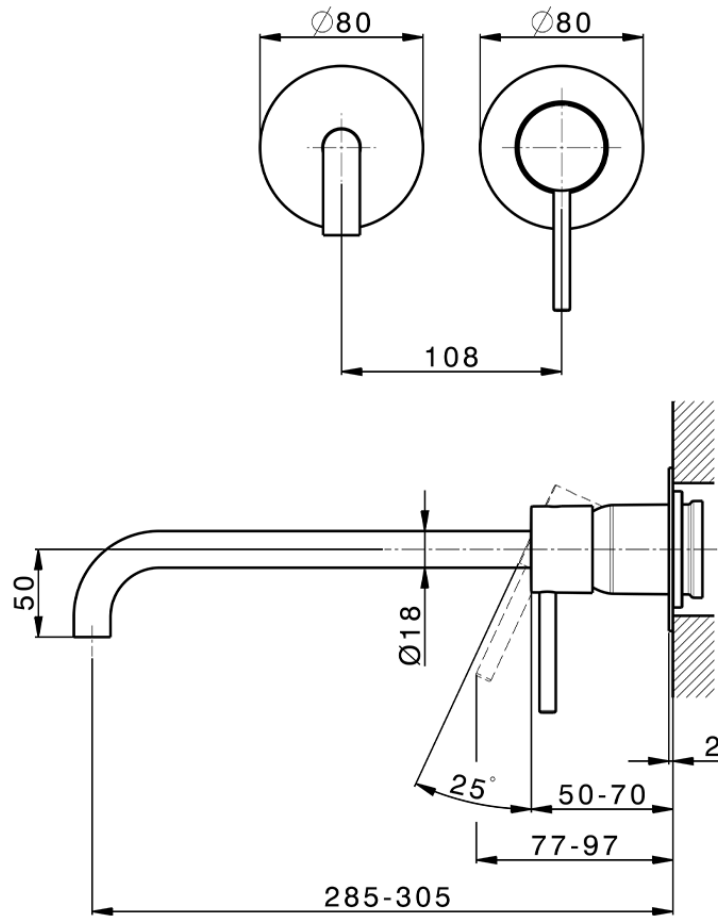

Exposed part for single lever washbasin valve M32\_MT005512

MT005512

<https://en.huberitalia.com/exposed-part-for-single-lever-washbasin-valve-m32-mt005512>

Piastra/Plate/Plaque/Platte/Placa

2-3mm: XX 56-76

10mm: XX 48-68