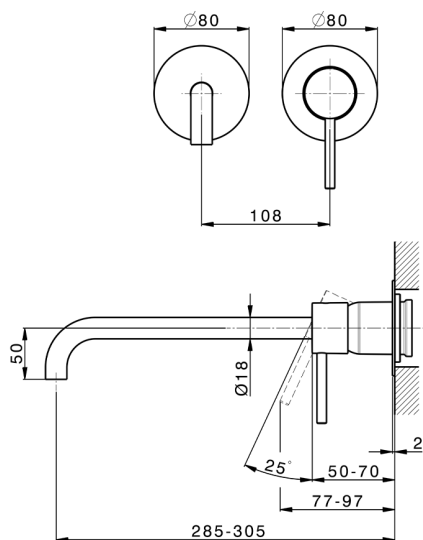

Exposed part for single lever washbasin valve M32_MT005512

MODEL **MT005512**

Exposed part for single lever washbasin valve, without concealed part, spout L.300 mm, for item Easy-Box ZB002450 and art. ZB025510

AVAILABLE FINISHINGS

-  **21** 21 Chrome
-  **26** 26 Old Copper
-  **2F** 2F Brushed Nickel
-  **2W** 2W Brushed Gold
-  **40** 40 Matt Black
-  **4Q** 4Q Matt White

CHARACTERISTICS

Installation **Concealed**
 Required concealed parts **ZB002450**

Concealed single lever washbasin mixer Easy-Box CONCEALED_ZB002450

MODEL **ZB002450**

Concealed single lever washbasin mixer
Easy-Box, with protection guard box, without trim kit

AVAILABLE FINISHINGS

CHARACTERISTICS

Concealed **1**
Cartridge Spare Parts **ZZ95409000**
35 mm Cartridge

Piastra/Plate/Plaque/Platte/Placa

2-3mm: XX 56-76

10mm: XX 48-68

EcoStop

EcoStop feature limits water flow to approximately 50% of maximum output with one point of resistance on setting. Push slightly past the middle stop only when full water output is required. This will save water up to 50%.