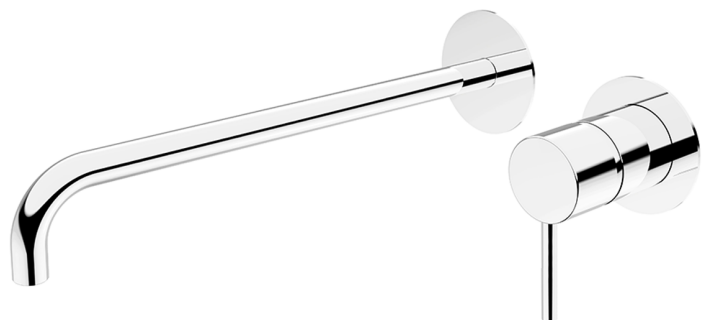

Exposed part for single lever washbasin valve M32_MT005512

MODEL **MT005512**

Exposed part for single lever washbasin valve, without concealed part, spout L.300 mm, for item Easy-Box ZB002450 and art. ZB025510

AVAILABLE FINISHINGS

-  **21** 21 Chrome
-  **26** 26 Old Copper
-  **2F** 2F Brushed Nickel
-  **2W** 2W Brushed Gold
-  **40** 40 Matt Black
-  **4Q** 4Q Matt White

CHARACTERISTICS

Installation **Concealed**
 Required concealed parts **ZB002450**

Concealed single lever washbasin mixer Easy-Box CONCEALED_ZB002450

MODEL **ZB002450**

Concealed single lever washbasin mixer
Easy-Box, with protection guard box, without trim kit

AVAILABLE FINISHINGS

CHARACTERISTICS

Concealed **1**
Cartridge Spare Parts **ZZ95409000**
35 mm Cartridge

Piastra/Plate/Plaque/Platte/Placa

2-3mm: XX 56-76

10mm: XX 48-68

EcoStop

EcoStop feature limits water flow to approximately 50% of maximum output with one point of resistance on setting. Push slightly past the middle stop only when full water output is required. This will save water up to 50%.