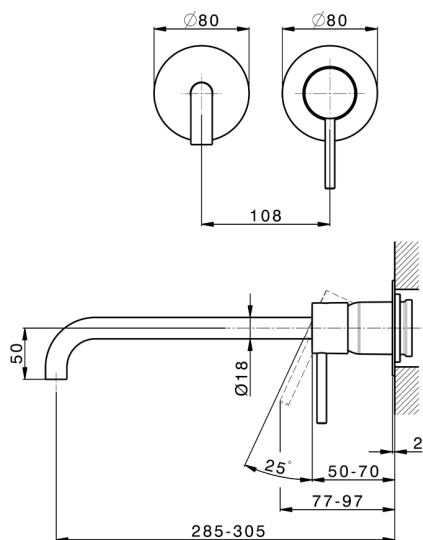

Exposed part for single lever washbasin valve M32_MT005512

MODEL **MT005512**

Exposed part for single lever washbasin valve, without concealed part, spout L.300 mm, for item Easy-Box ZB002450 and art. ZB025510

AVAILABLE FINISHINGS

- **21** 21 Chrome
- **26** 26 Old Copper
- **2F** 2F Brushed Nickel
- **2W** 2W Brushed Gold
- **40** 40 Matt Black
- **4Q** 4Q Matt White

CHARACTERISTICS

Installation **Concealed**
Required concealed parts **ZB002450**