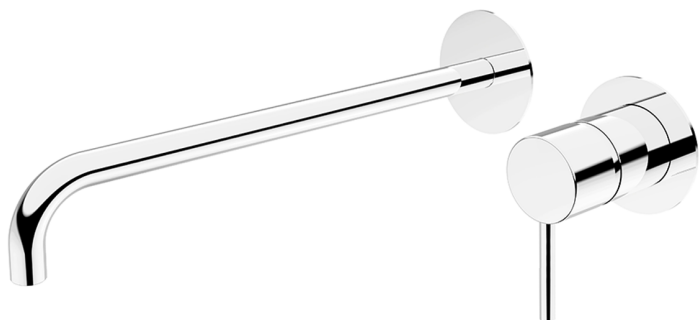

## Exposed part for single lever washbasin valve M32\_MT005512

MODEL **MT005512**

Exposed part for single lever washbasin valve, without concealed part, spout L.300 mm, for item Easy-Box ZB002450 and art. ZB025510

### AVAILABLE FINISHINGS

-  **21** 21 Chrome
-  **26** 26 Old Copper
-  **2F** 2F Brushed Nickel
-  **2W** 2W Brushed Gold
-  **40** 40 Matt Black
-  **4Q** 4Q Matt White

## Concealed single lever washbasin mixer Easy-Box CONCEALED\_ZB002450

MODEL **ZB002450**

Concealed single lever washbasin mixer  
Easy-Box, with protection guard box, without trim kit

AVAILABLE FINISHINGS

CHARACTERISTICS

Concealed **1**  
Cartridge Spare Parts **ZZ95409000**  
**35 mm Cartridge**

Piastra/Plate/Plaque/Platte/Placa

2-3mm: XX 56-76

10mm: XX 48-68