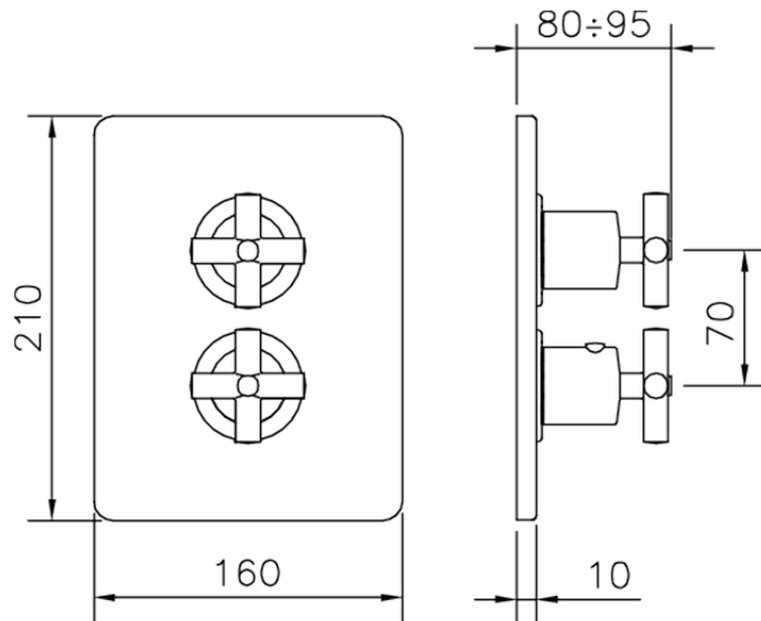

## Exposed part for 3-outlet con.thermo.shower valve THERMO\_SU018200

SU018200

<https://en.huberitalia.com/exposed-part-for-3-outlet-con-thermo-shower-valve-thermo-su018200>

Piastra/Plate/Plaque/Platte/Placa

2-3mm: XX 25-40 YY 76-91

10 mm: XX 16-31 YY 65-80

ZB018201

<https://en.huberitalia.com/3-outlet-concealed-thermostatic-shower-valve-concealed-zb018201>

2024-11-23