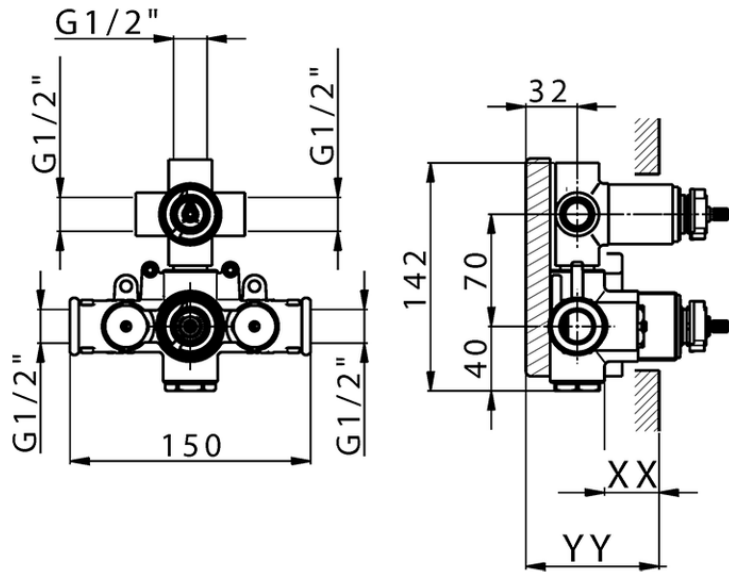

## Exposed part for 3-outlet con.thermo.shower valve THERMO\_SU018200

SU018200

<https://en.huberitalia.com/exposed-part-for-3-outlet-con-thermo-shower-valve-thermo-su018200>

Piastra/Plate/Plaque/Platte/Placa

2-3mm: XX 25-40 YY 76-91

10 mm: XX 16-31 YY 65-80

ZB018201

<https://en.huberitalia.com/3-outlet-concealed-thermostatic-shower-valve-concealed-zb018201>

2024-11-23