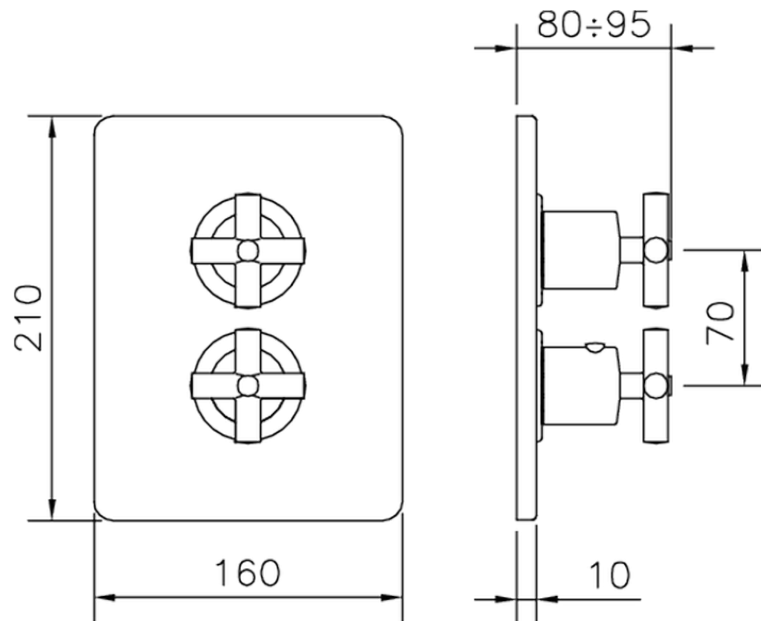

Exposed part for 3-outlet con.thermo.shower valve THERMO_SU018200

SU018200

<https://en.huberitalia.com/exposed-part-for-3-outlet-con-thermo-shower-valve-thermo-su018200>

Piastra/Plate/Plaque/Platte/Placa

2-3mm: XX 25-40 YY 76-91

10 mm: XX 16-31 YY 65-80

ZB018201

<https://en.huberitalia.com/3-outlet-concealed-thermostatic-shower-valve-concealed-zb018201>

2024-11-23