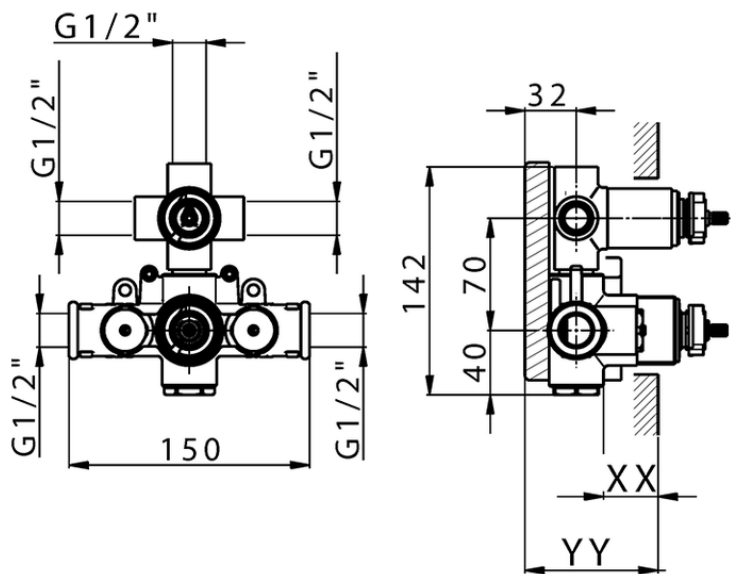

Exposed part for 3-outlet con.thermo.shower valve THERMO_SU018200

SU018200

<https://en.huberitalia.com/exposed-part-for-3-outlet-con-thermo-shower-valve-thermo-su018200>

Piastra/Plate/Plaque/Platte/Placa

2-3mm: XX 25-40 YY 76-91

10 mm: XX 16-31 YY 65-80

ZB018201

<https://en.huberitalia.com/3-outlet-concealed-thermostatic-shower-valve-concealed-zb018201>

2024-11-23