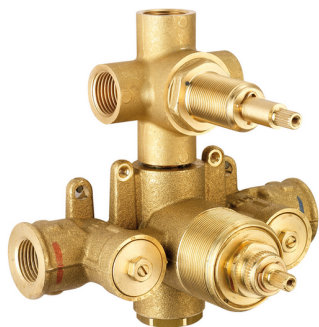

Exposed part for 3-outlet con.thermo.shower valve THERMO_SU018200

MODEL **SU018200**

Exposed part for 3-outlet thermostatic mixer, with 3 outlet diverter, without concealed part, for item ZB018201

AVAILABLE FINISHINGS

-  **21** 21 Chrome
-  **40** 40 Matt Black
-  **2F** 2F Brushed Nickel
-  **2W** 2W Brushed Gold

CHARACTERISTICS

Installation **Concealed**
 Required concealed parts **ZB018201**

Thermostatic

The Huber thermostatic is your personal water manager, helping you to handle, control and save water and energy.

3-outlet Concealed thermostatic shower valve CONCEALED_ZB018201

MODEL **ZB018201**

3-Outlet Concealed thermostatic mixer, with 3-outlet diverter, without trim kit

AVAILABLE FINISHINGS

04 04 Without finishing

CHARACTERISTICS

Installation **Concealed**

Cartridge Spare Parts **24.04A.PP**

8x20 Plus P Thermostatic Valve

Concealed **1**

Piastra/Plate/Plaque/Platte/Placa

2-3mm: XX 25-40 YY 76-91

10 mm: XX 16-31 YY 65-80