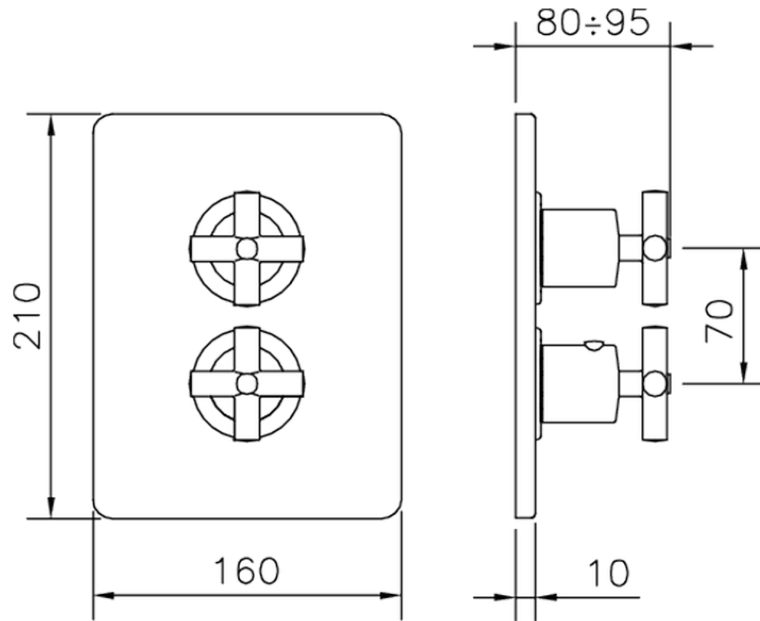

Exposed part for 3-outlet con.thermo.shower valve THERMO_SU018200

SU018200

<https://en.huberitalia.com/exposed-part-for-3-outlet-con-thermo-shower-valve-thermo-su018200>

Piastra/Plate/Plaque/Platte/Placa

2-3mm: XX 25-40 YY 76-91

10 mm: XX 16-31 YY 65-80

ZB018201

<https://en.huberitalia.com/3-outlet-concealed-thermostatic-shower-valve-concealed-zb018201>

2024-11-21