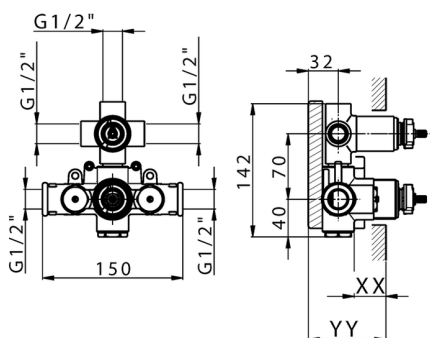

3-outlet Concealed thermostatic shower valve CONCEALED_ZB018201

MODEL **ZB018201**

3-Outlet Concealed thermostatic mixer, with 3-outlet diverter, without trim kit

AVAILABLE FINISHINGS

CHARACTERISTICS

Installation	Concealed
Cartridge Spare Parts	24.04A.PP
8x20 Plus P Thermostatic Valve	
Concealed	1

Piastra/Plate/Plaque/Platte/Placa

2-3mm: XX 25-40 YY 76-91

10 mm: XX 16-31 YY 65-80

DeviaStop

The Huber Devia Stop technology allows to adjust the water flow and to direct it to the selected output point (overhead soaker, hand shower, etc).