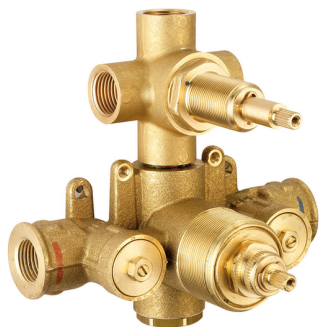

Exposed part for 3-outlet con.thermo.shower valve THERMO_SU018200

MODEL **SU018200**

Exposed part for 3-outlet thermostatic mixer, with 3 outlet diverter, without concealed part, for item ZB018201

AVAILABLE FINISHINGS

-  **21** 21 Chrome
-  **40** 40 Matt Black
-  **2F** 2F Brushed Nickel
-  **2W** 2W Brushed Gold

CHARACTERISTICS

Installation **Concealed**
 Required concealed parts **ZB018201**

Thermostatic

The Huber thermostatic is your personal water manager, helping you to handle, control and save water and energy.

3-outlet Concealed thermostatic shower valve CONCEALED_ZB018201

MODEL **ZB018201**

3-Outlet Concealed thermostatic mixer, with 3-outlet diverter, without trim kit

AVAILABLE FINISHINGS

CHARACTERISTICS

Installation	Concealed
Cartridge Spare Parts	24.04A.PP
8x20 Plus P Thermostatic Valve	
Concealed	1

Piastra/Plate/Plaque/Platte/Placa

2-3mm: XX 25-40 YY 76-91

10 mm: XX 16-31 YY 65-80

DeviaStop

The Huber Devia Stop technology allows to adjust the water flow and to direct it to the selected output point (overhead soaker, hand shower, etc).