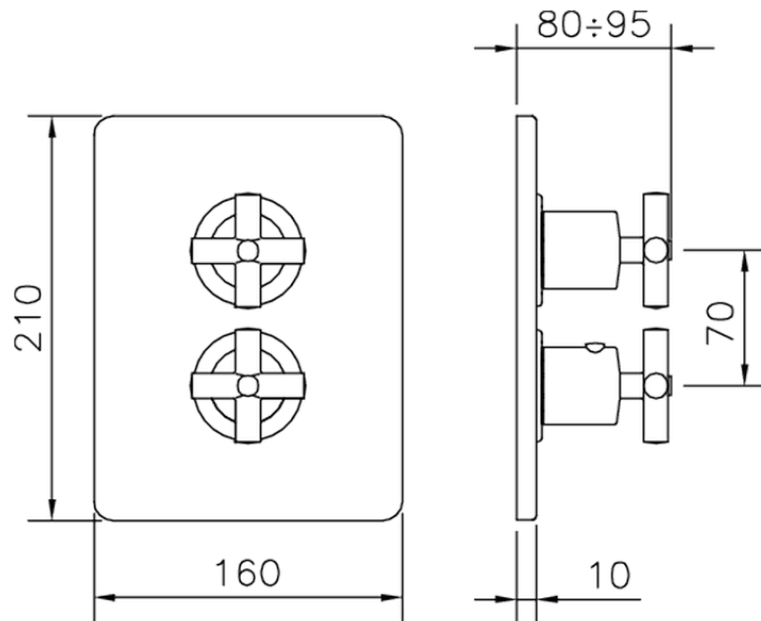

Exposed part for 3-outlet con.thermo.shower valve THERMO_SU018200

SU018200

<https://en.huberitalia.com/exposed-part-for-3-outlet-con-thermo-shower-valve-thermo-su018200>

Piastra/Plate/Plaque/Platte/Placa

2-3mm: XX 25-40 YY 76-91

10 mm: XX 16-31 YY 65-80

ZB018201

<https://en.huberitalia.com/3-outlet-concealed-thermostatic-shower-valve-concealed-zb018201>

2024-11-21