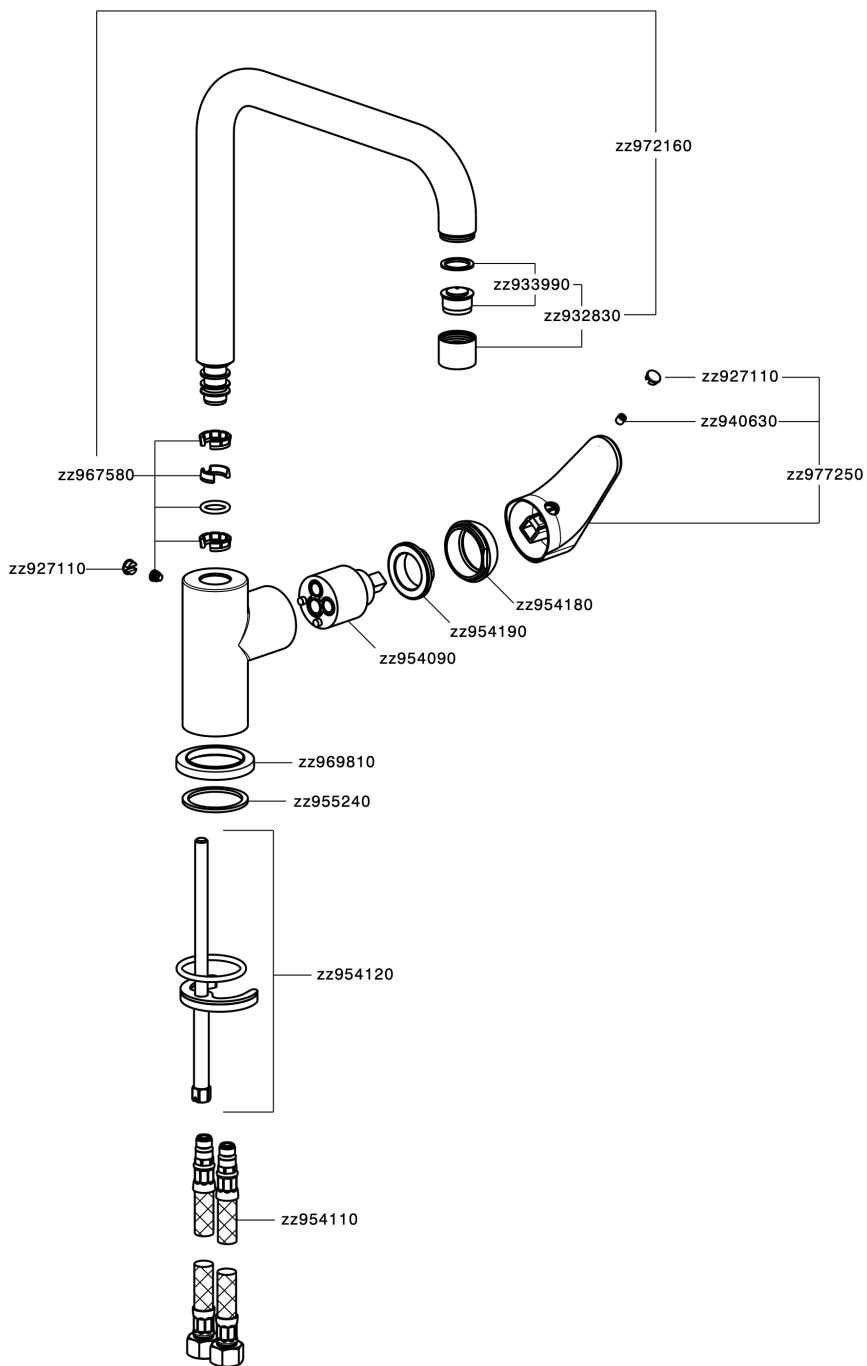

Single lever sink mixer Energysave KITCHEN_AH002535

MODEL **AH002535**

Single lever sink mixer Energysave,swivel spout,G.3/8" stainless steel flexible hoses

AVAILABLE FINISHINGS

-  **21** 21 Chrome
-  **2F** 2F Brushed Nickel
-  **40** 40 Matt Black

CHARACTERISTICS

Cartridge Spare Parts **ZZ95409000**

35 mm Cartridge

EcoStop

EcoStop feature limits water flow to approximately 50% of maximum output with one point of resistance on setting. Push slightly past the middle stop only when full water output is required. This will save water up to 50%.

EnergySave

Thanks to the EnergySave device, only cold water will be drawn if the lever is operated in the central position, so that the water heater will not be engaged and no hot water wasted, leading to considerable savings in energy and costs. The temperature can be adjusted by rotating the lever to the left, until the desired temperature is reached.

Single lever sink mixer Energysave KITCHEN_AH002535

AH002535

<https://en.huberitalia.com/single-lever-sink-mixer-energysave-kitchen-ah002535>

2026-05-02