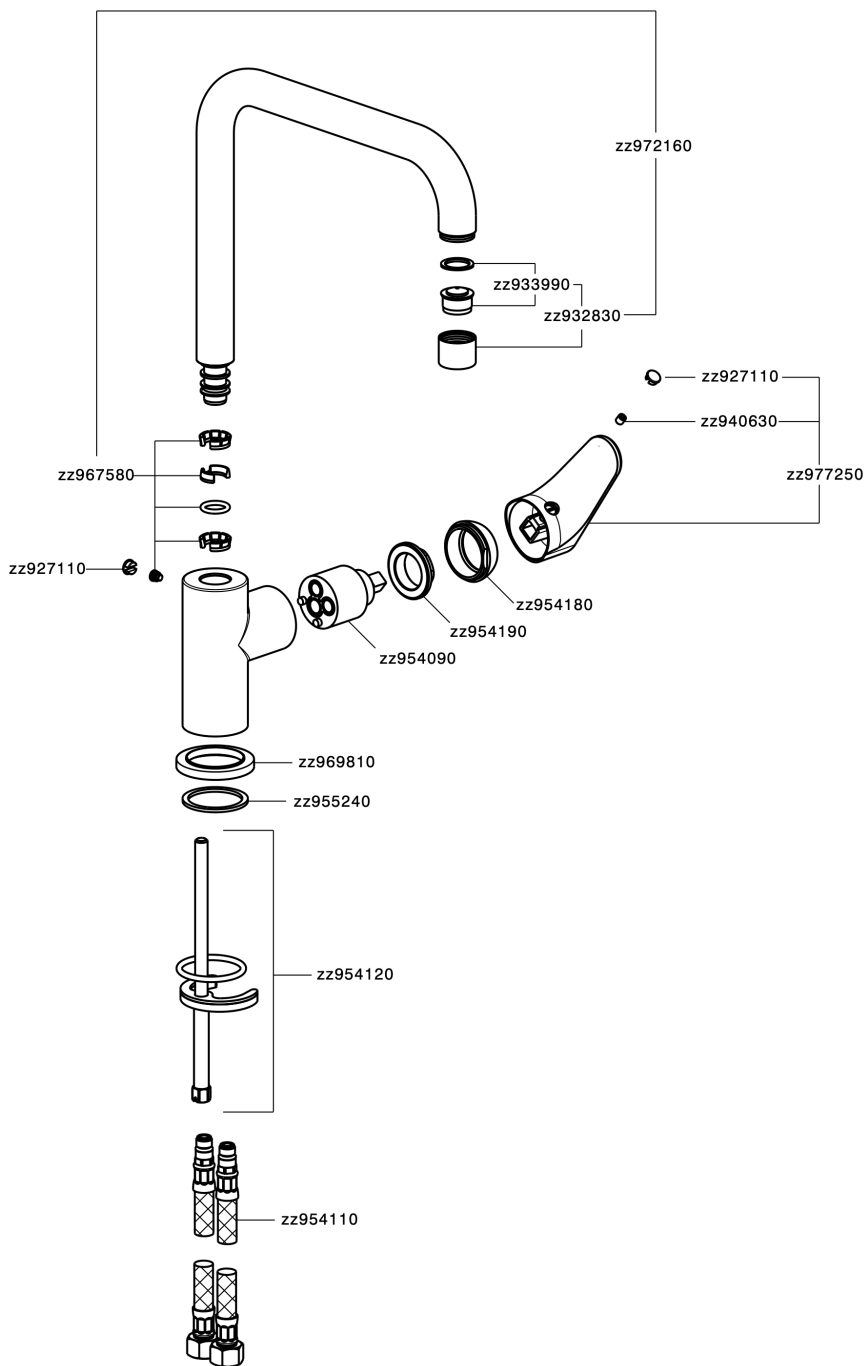

Single lever sink mixer Energysave KITCHEN_AH002535

AH002535

<https://en.huberitalia.com/single-lever-sink-mixer-energysave-kitchen-ah002535>

2026-05-26