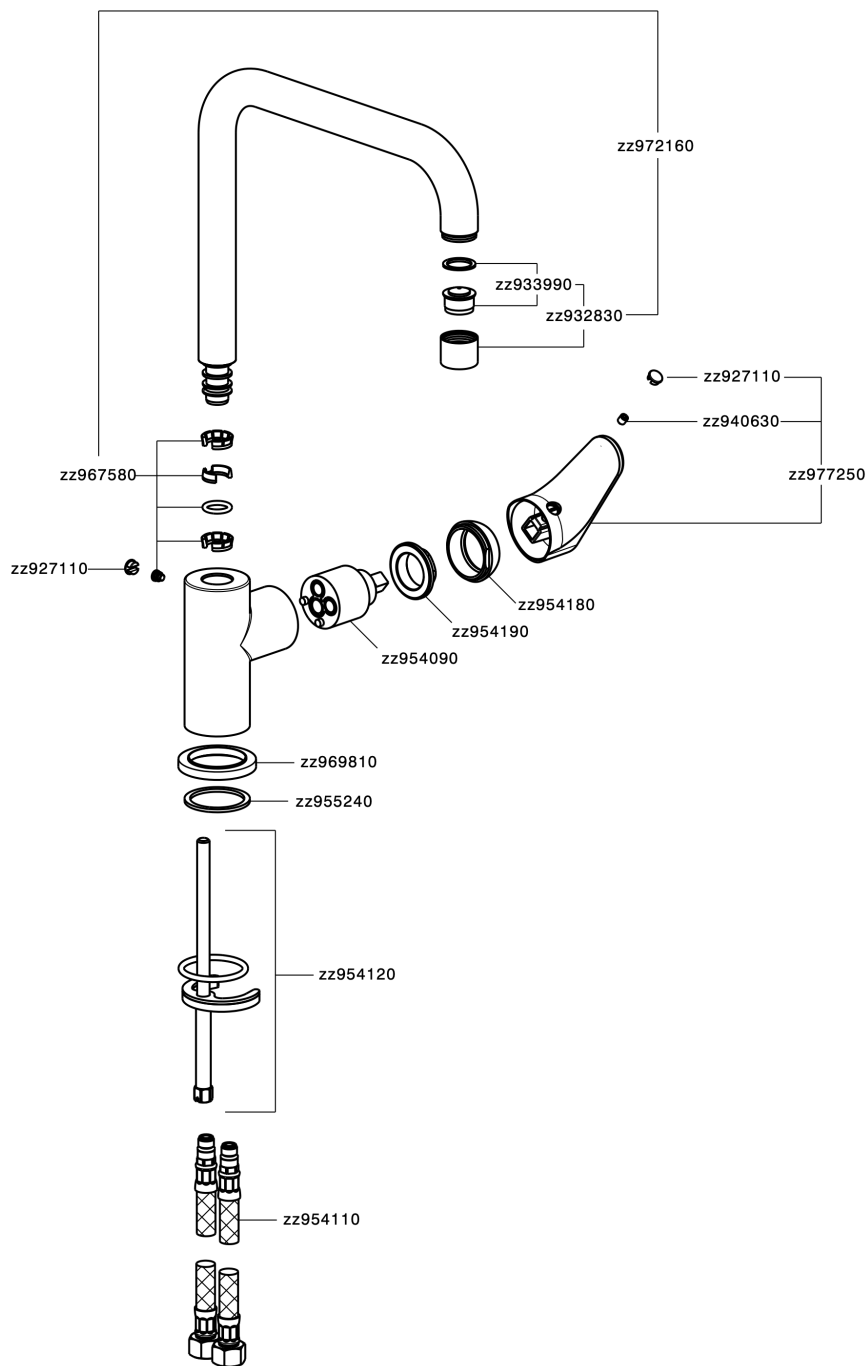

Single lever sink mixer Energysave KITCHEN_AH002535

AH002535

<https://en.huberitalia.com/single-lever-sink-mixer-energysave-kitchen-ah002535>

2026-06-26