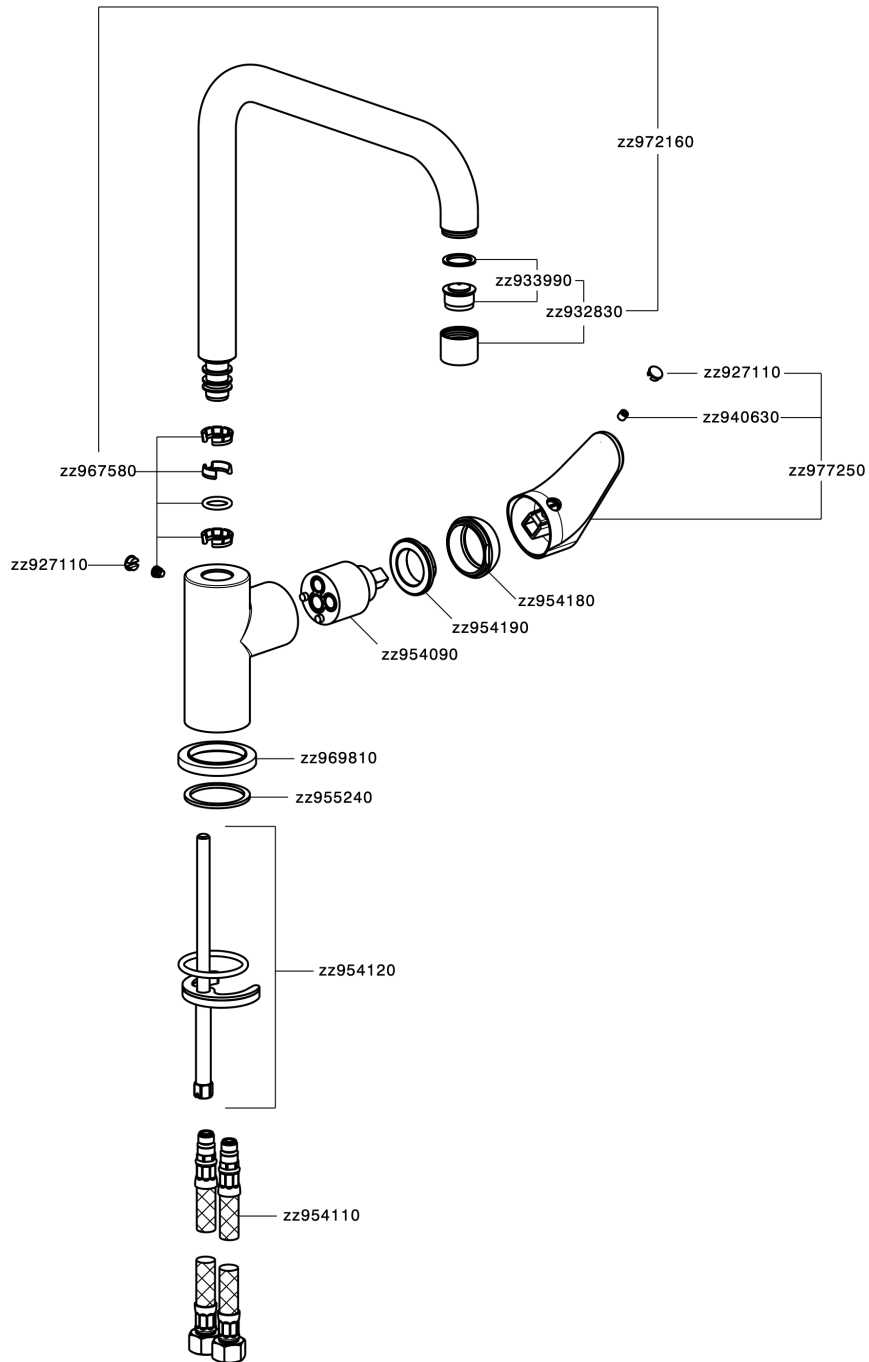

Single lever sink mixer Energysave KITCHEN_AH002535

MODEL **AH002535**

Single lever sink mixer Energysave,swivel spout,G.3/8" stainless steel flexible hoses

AVAILABLE FINISHINGS

-  **21** 21 Chrome
-  **2F** 2F Brushed Nickel
-  **40** 40 Matt Black

CHARACTERISTICS

Cartridge Spare Parts **ZZ95409000**

35 mm Cartridge

EcoStop

EcoStop feature limits water flow to approximately 50% of maximum output with one point of resistance on setting. Push slightly past the middle stop only when full water output is required. This will save water up to 50%.

EnergySave

Thanks to the EnergySave device, only cold water will be drawn if the lever is operated in the central position, so that the water heater will not be engaged and no hot water wasted, leading to considerable savings in energy and costs. The temperature can be adjusted by rotating the lever to the left, until the desired temperature is reached.

Single lever sink mixer Energysave KITCHEN_AH002535

AH002535

<https://en.huberitalia.com/single-lever-sink-mixer-energysave-kitchen-ah002535>

2026-06-27