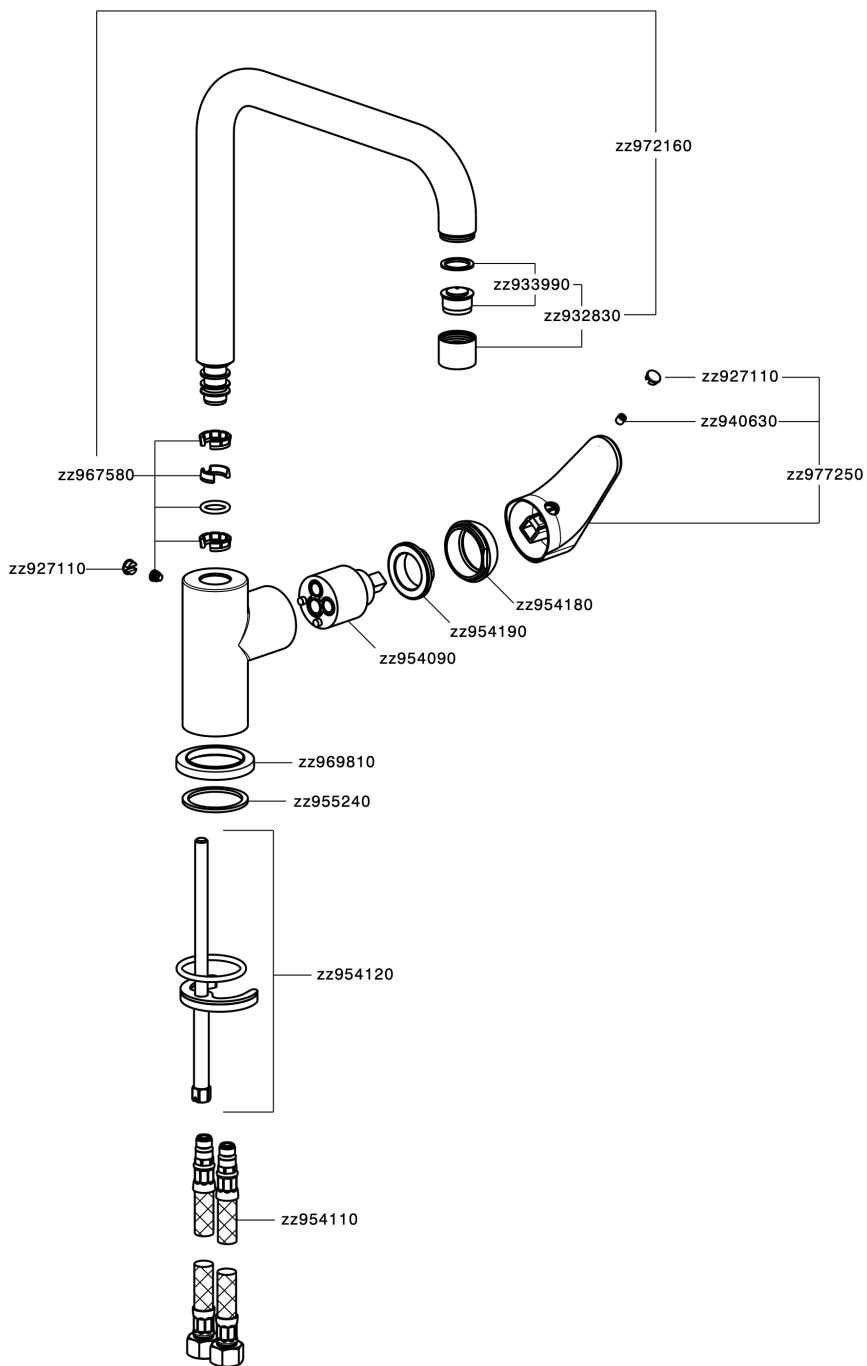

Single lever sink mixer Energysave KITCHEN_AH002535

MODEL **AH002535**

Single lever sink mixer Energysave,swivel spout,G.3/8" stainless steel flexible hoses

AVAILABLE FINISHINGS

-  **21** 21 Chrome
-  **2F** 2F Brushed Nickel
-  **40** 40 Matt Black

CHARACTERISTICS

Cartridge Spare Parts **ZZ95409000**

35 mm Cartridge

EcoStop

EcoStop feature limits water flow to approximately 50% of maximum output with one point of resistance on setting. Push slightly past the middle stop only when full water output is required. This will save water up to 50%.

EnergySave

Thanks to the EnergySave device, only cold water will be drawn if the lever is operated in the central position, so that the water heater will not be engaged and no hot water wasted, leading to considerable savings in energy and costs. The temperature can be adjusted by rotating the lever to the left, until the desired temperature is reached.

Single lever sink mixer Energysave KITCHEN_AH002535

AH002535

<https://en.huberitalia.com/single-lever-sink-mixer-energysave-kitchen-ah002535>

2026-04-09