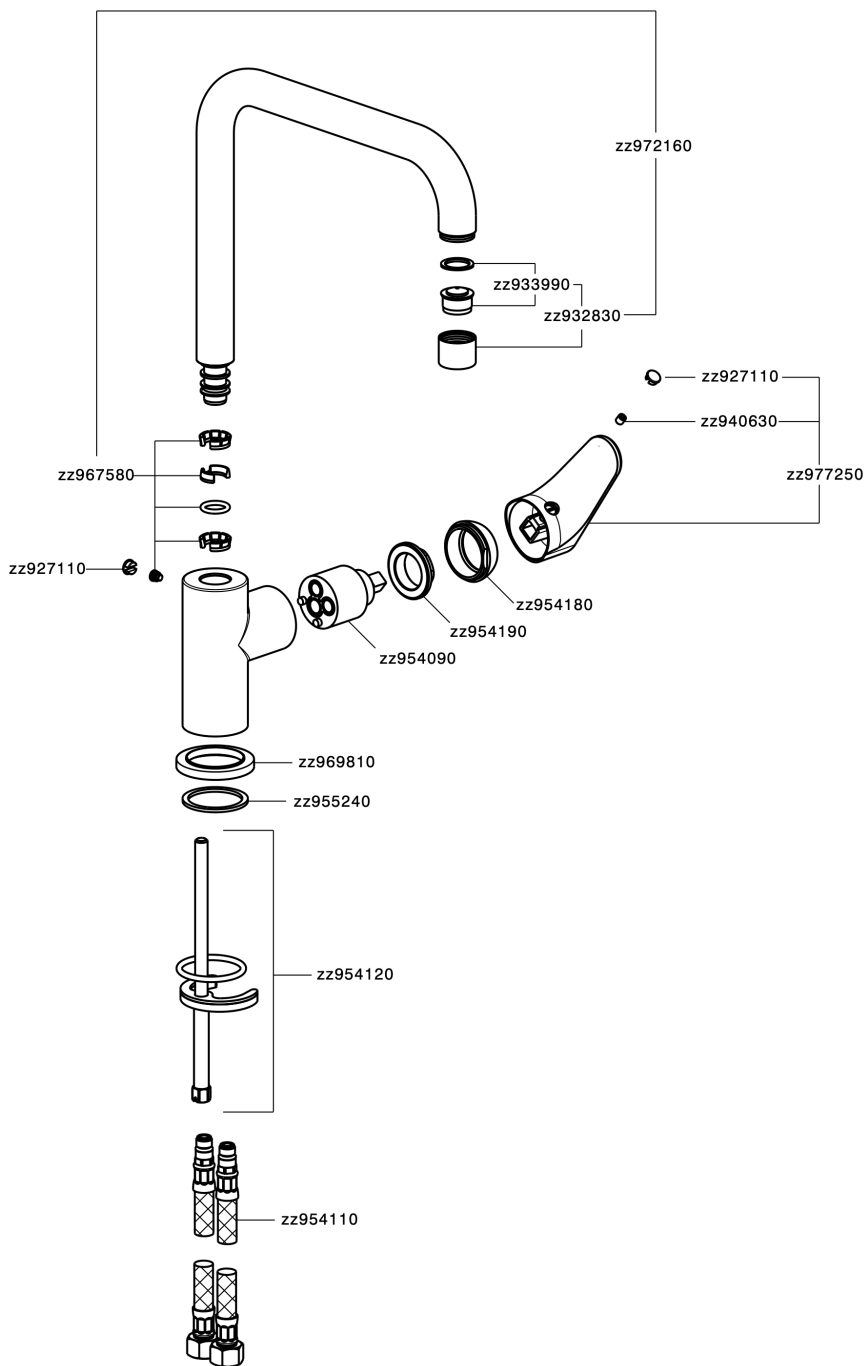

Single lever sink mixer Energysave KITCHEN_AH002535

MODEL **AH002535**

Single lever sink mixer Energysave,swivel spout,G.3/8" stainless steel flexible hoses

AVAILABLE FINISHINGS

-  **21** 21 Chrome
-  **2F** 2F Brushed Nickel
-  **40** 40 Matt Black

CHARACTERISTICS

Cartridge Spare Parts **ZZ95409000**

35 mm Cartridge

EcoStop

EcoStop feature limits water flow to approximately 50% of maximum output with one point of resistance on setting. Push slightly past the middle stop only when full water output is required. This will save water up to 50%.

EnergySave

Thanks to the EnergySave device, only cold water will be drawn if the lever is operated in the central position, so that the water heater will not be engaged and no hot water wasted, leading to considerable savings in energy and costs. The temperature can be adjusted by rotating the lever to the left, until the desired temperature is reached.

Single lever sink mixer Energysave KITCHEN_AH002535

AH002535

<https://en.huberitalia.com/single-lever-sink-mixer-energysave-kitchen-ah002535>

2026-05-26