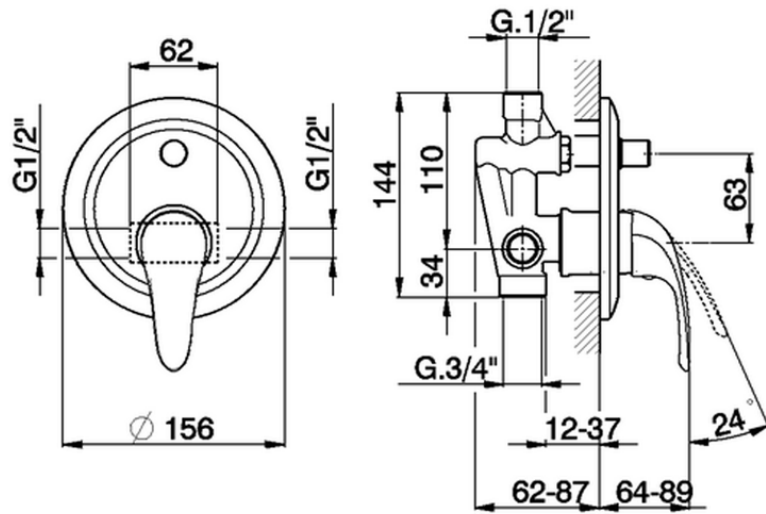

Concealed single lever bath-shower valve NORMA_NM000210

NM000210

<https://en.huberitalia.com/concealed-single-lever-bath-shower-valve-norma-nm000210>

2024-11-15