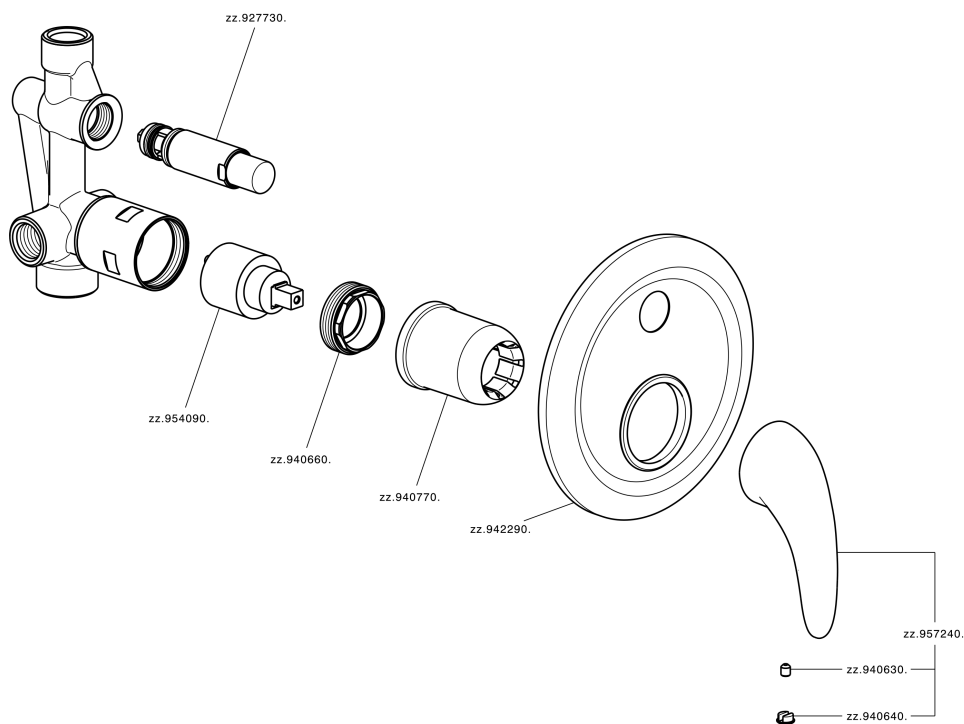

## Concealed single lever bath-shower valve NORMA\_NM000210

NM000210

<https://en.huberitalia.com/concealed-single-lever-bath-shower-valve-norma-nm000210>

2024-11-15