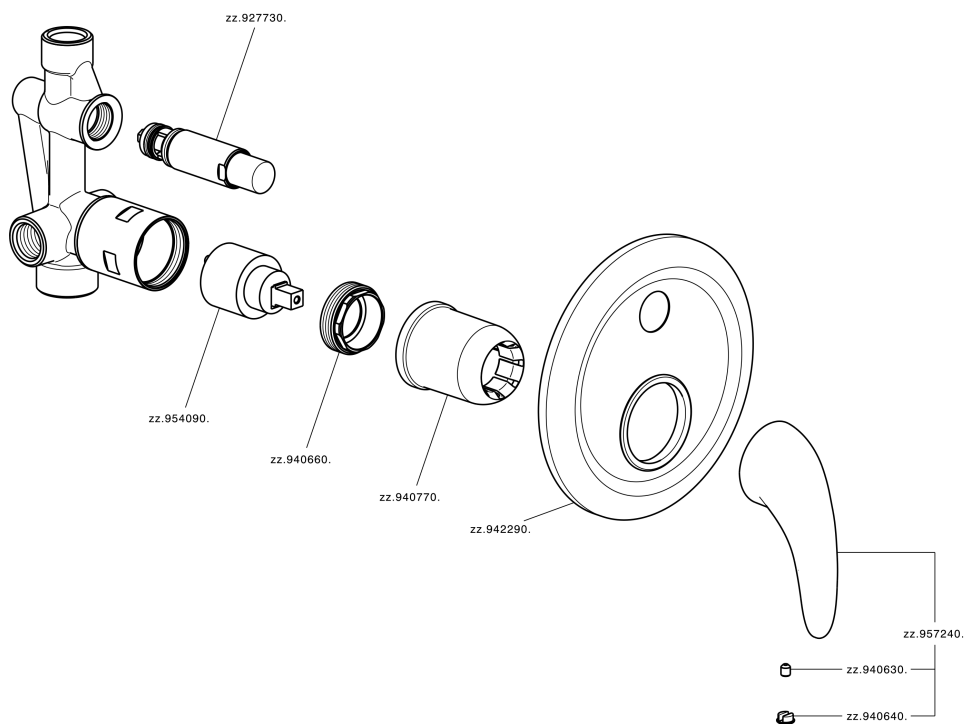

Concealed single lever bath-shower valve NORMA_NM000210

MODEL **NM000210**

Concealed single lever bath-shower valve, concealed part included, 2-outlet automatic diverter

AVAILABLE FINISHINGS

CHARACTERISTICS

Cartridge Spare Parts **ZZ94035000**

35 mm Cartridge

Installation **Concealed**

Concealed single lever bath-shower valve NORMA_NM000210

NM000210

<https://en.huberitalia.com/concealed-single-lever-bath-shower-valve-norma-nm000210>