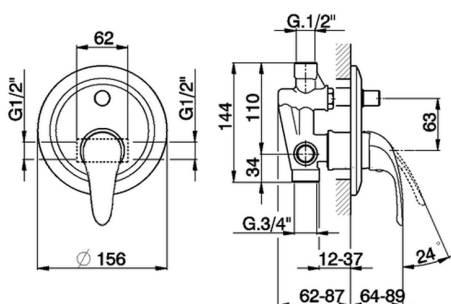

Concealed single lever bath-shower valve NORMA_NM000210

MODEL **NM000210**

Concealed single lever bath-shower valve, concealed part included, 2-outlet automatic diverter

AVAILABLE FINISHINGS

CHARACTERISTICS

Cartridge Spare Parts **ZZ94035000**

35 mm Cartridge

Installation **Concealed**

Concealed single lever bath-shower valve NORMA_NM000210

NM000210

<https://en.huberitalia.com/concealed-single-lever-bath-shower-valve-norma-nm000210>