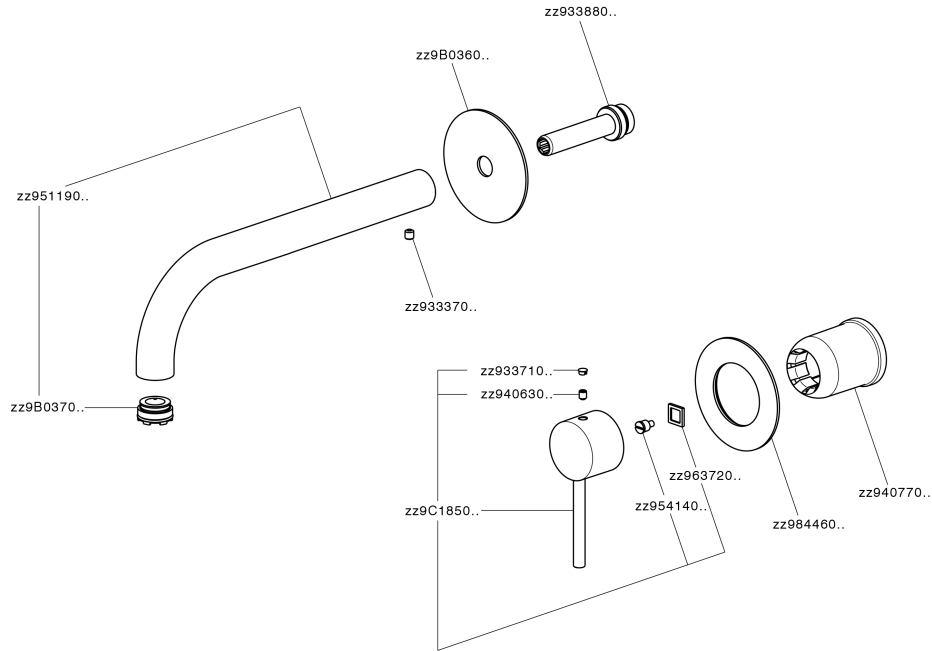

## Exposed part for single lever washbasin valve NUOVA KIRUNA\_K200551F

K200551F

<https://en.huberitalia.com/exposed-part-for-single-lever-washbasin-valve-nuova-kiruna-k200551f>

## Concealed single lever washbasin mixer Easy-Box CONCEALED\_ZB002450

ZB002450

<https://en.huberitalia.com/concealed-single-lever-washbasin-mixer-easy-box-concealed-zb002450>

2026-07-01