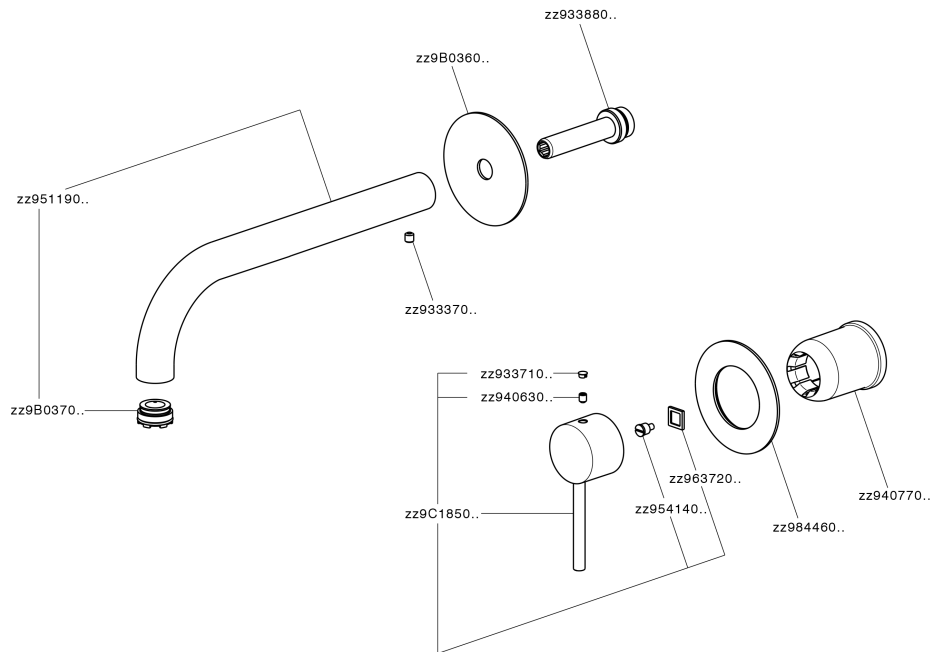

Exposed part for single lever washbasin valve NUOVA KIRUNA_K200551F

K200551F

<https://en.huberitalia.com/exposed-part-for-single-lever-washbasin-valve-nuova-kiruna-k200551f>

Concealed single lever washbasin mixer Easy-Box CONCEALED_ZB002450

ZB002450

<https://en.huberitalia.com/concealed-single-lever-washbasin-mixer-easy-box-concealed-zb002450>

2026-05-01