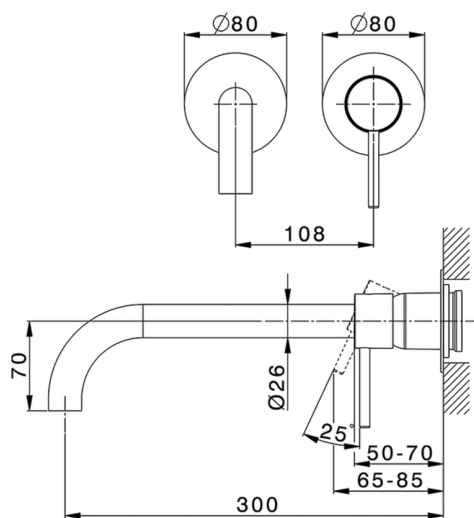

Exposed part for single lever washbasin valve NUOVA KIRUNA_K200551F

MODEL **K200551F**

Exposed part for single lever basin mixer, without concealed part, spout L.300 mm, for item Easy-Box ZB002450 and art.ZB025510

AVAILABLE FINISHINGS

- **21** 21 Chrome
- **26** 26 Old Copper
- **2F** 2F Brushed Nickel
- **2W** 2W Brushed Gold
- **40** 40 Matt Black
- **4Q** 4Q Matt White

CHARACTERISTICS

Installation **Concealed**
Required concealed parts **ZB002450**