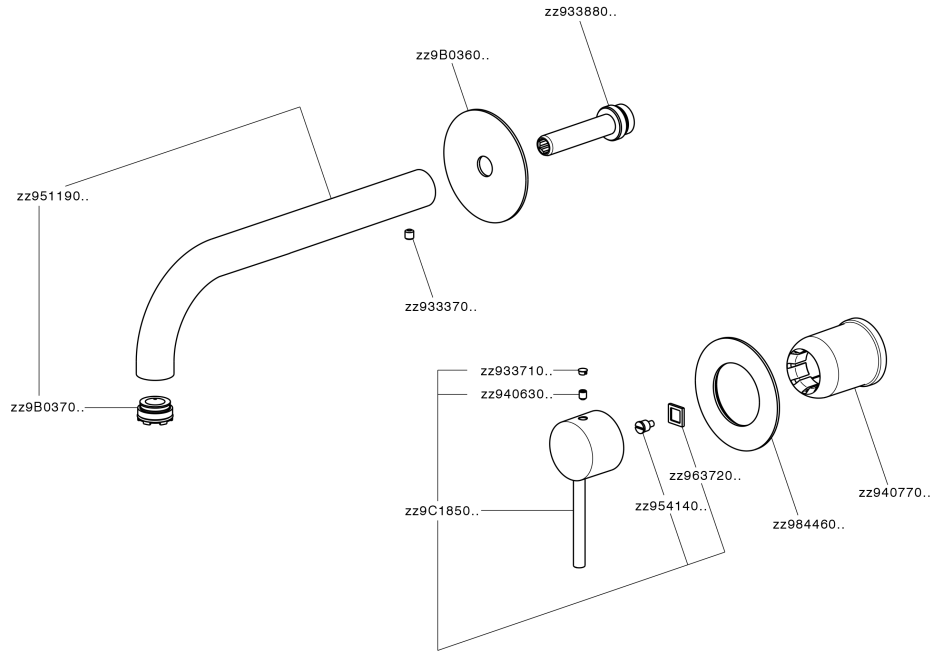

## Exposed part for single lever washbasin valve NUOVA KIRUNA\_K200551F

MODEL **K200551F**

Exposed part for single lever basin mixer, without concealed part, spout L.300 mm, for item Easy-Box ZB002450 and art.ZB025510

## Exposed part for single lever washbasin valve NUOVA KIRUNA\_K200551F

K200551F

<https://en.huberitalia.com/exposed-part-for-single-lever-washbasin-valve-nuova-kiruna-k200551f>

## Concealed single lever washbasin mixer Easy-Box CONCEALED\_ZB002450

MODEL **ZB002450**

Concealed single lever washbasin mixer  
Easy-Box, with protection guard box, without trim kit

AVAILABLE FINISHINGS

CHARACTERISTICS

Installation	<b>Concealed</b>
Cartridge Spare Parts	<b>ZZ95409000</b>
<b>35 mm Cartridge</b>	
Concealed	<b>1</b>

Piastra/Plate/Plaque/Platte/Placa

2-3mm: XX 56-76

10mm: XX 48-68