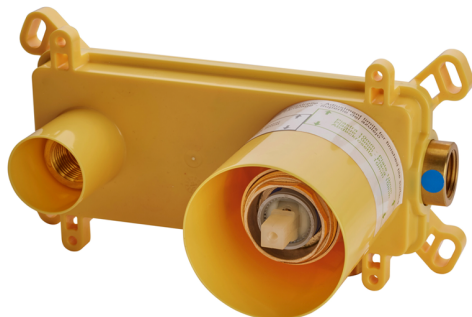

Exposed part for single lever washbasin valve NUOVA KIRUNA_K200551F

MODEL **K200551F**

Exposed part for single lever basin mixer, without concealed part, spout L.300 mm, for item Easy-Box ZB002450 and art.ZB025510

Exposed part for single lever washbasin valve NUOVA KIRUNA_K200551F

K200551F

<https://en.huberitalia.com/exposed-part-for-single-lever-washbasin-valve-nuova-kiruna-k200551f>

Concealed single lever washbasin mixer Easy-Box CONCEALED_ZB002450

MODEL **ZB002450**

Concealed single lever washbasin mixer
Easy-Box, with protection guard box, without trim kit

AVAILABLE FINISHINGS

CHARACTERISTICS

Installation	Concealed
Cartridge Spare Parts	ZZ95409000
35 mm Cartridge	
Concealed	1

Piastra/Plate/Plaque/Platte/Placa

2-3mm: XX 56-76

10mm: XX 48-68

DeviaStop

The Huber Devia Stop technology allows to adjust the water flow and to direct it to the selected output point (overhead soaker, hand shower, etc).