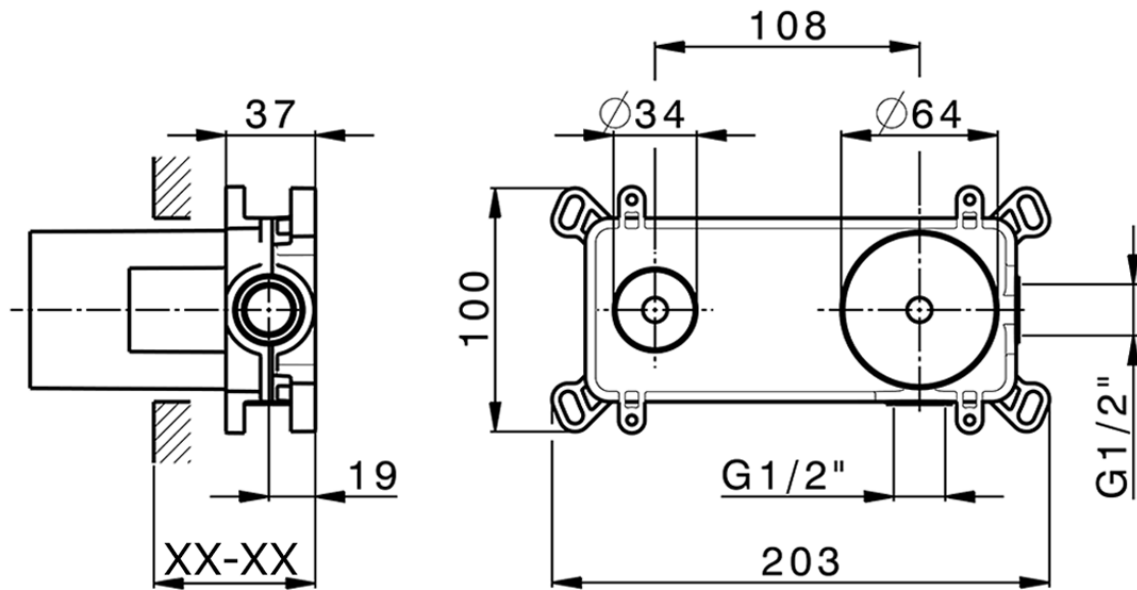

Exposed part for single lever washbasin valve NUOVA KIRUNA_K200551F

K200551F

<https://en.huberitalia.com/exposed-part-for-single-lever-washbasin-valve-nuova-kiruna-k200551f>

Piastra/Plate/Plaque/Platte/Placa

2-3mm: XX 56-76

10mm: XX 48-68