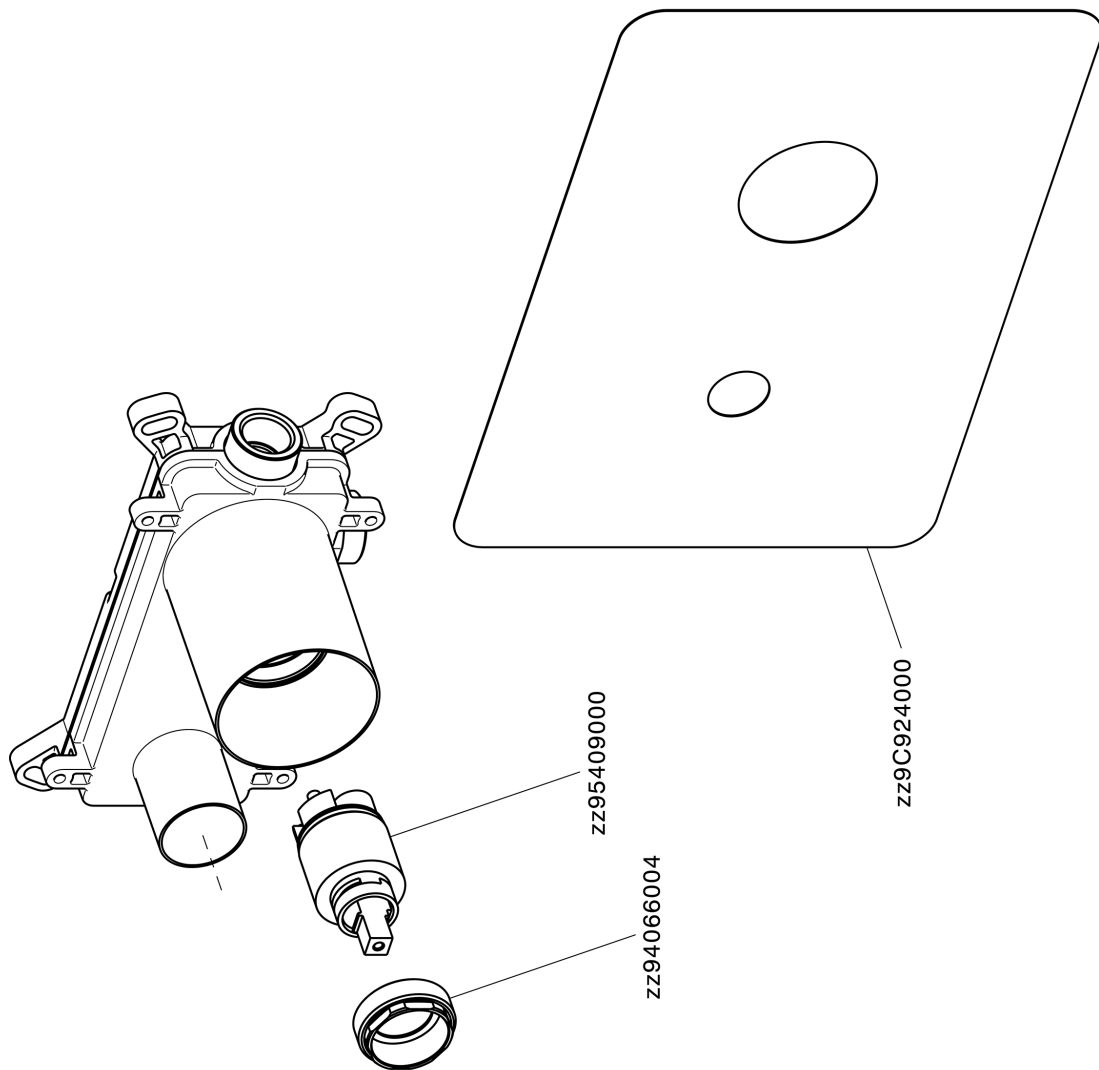

Exposed part for single lever washbasin valve NUOVA KIRUNA_K200551F

K200551F

<https://en.huberitalia.com/exposed-part-for-single-lever-washbasin-valve-nuova-kiruna-k200551f>

Concealed single lever washbasin mixer Easy-Box CONCEALED_ZB002450

ZB002450

<https://en.huberitalia.com/concealed-single-lever-washbasin-mixer-easy-box-concealed-zb002450>

2025-12-06