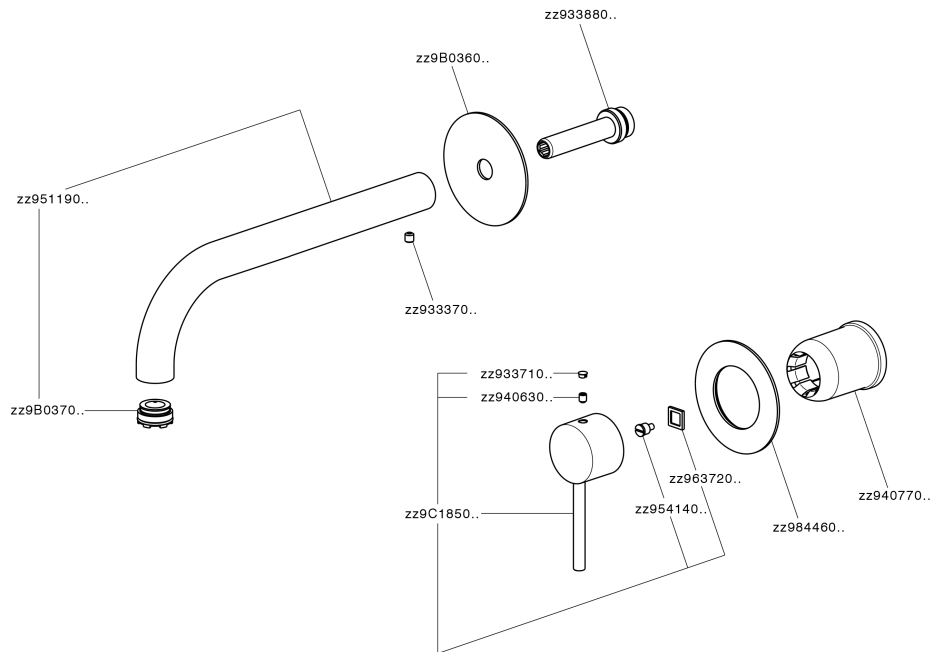

Exposed part for single lever washbasin valve NUOVA KIRUNA_K200551F

K200551F

<https://en.huberitalia.com/exposed-part-for-single-lever-washbasin-valve-nuova-kiruna-k200551f>

Concealed single lever washbasin mixer Easy-Box CONCEALED_ZB002450

ZB002450

<https://en.huberitalia.com/concealed-single-lever-washbasin-mixer-easy-box-concealed-zb002450>

2025-12-06