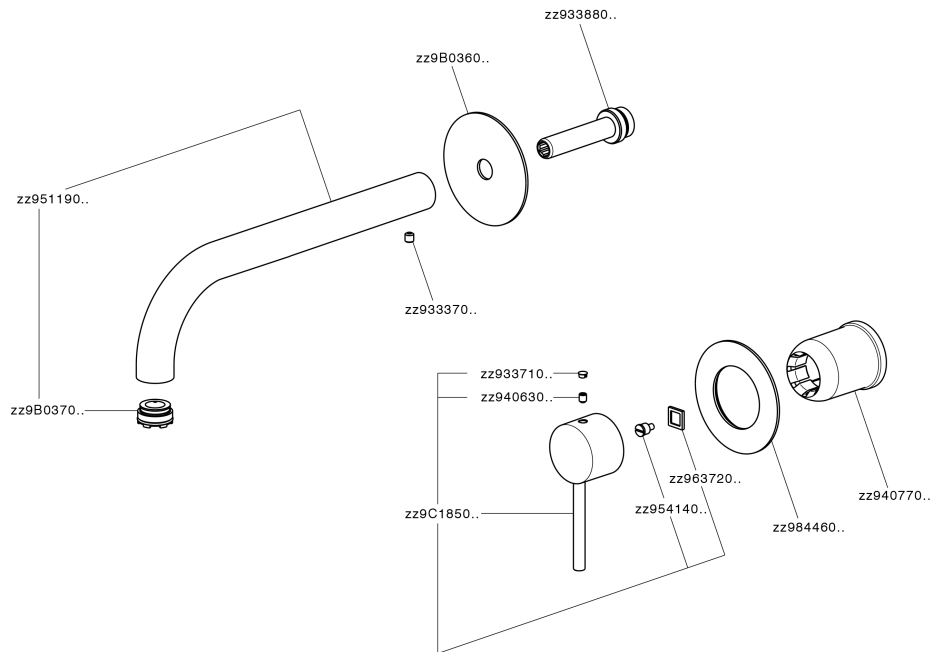

Exposed part for single lever washbasin valve NUOVA KIRUNA_K200551F

K200551F

<https://en.huberitalia.com/exposed-part-for-single-lever-washbasin-valve-nuova-kiruna-k200551f>

Concealed single lever washbasin mixer Easy-Box CONCEALED_ZB002450

ZB002450

<https://en.huberitalia.com/concealed-single-lever-washbasin-mixer-easy-box-concealed-zb002450>

2026-01-13