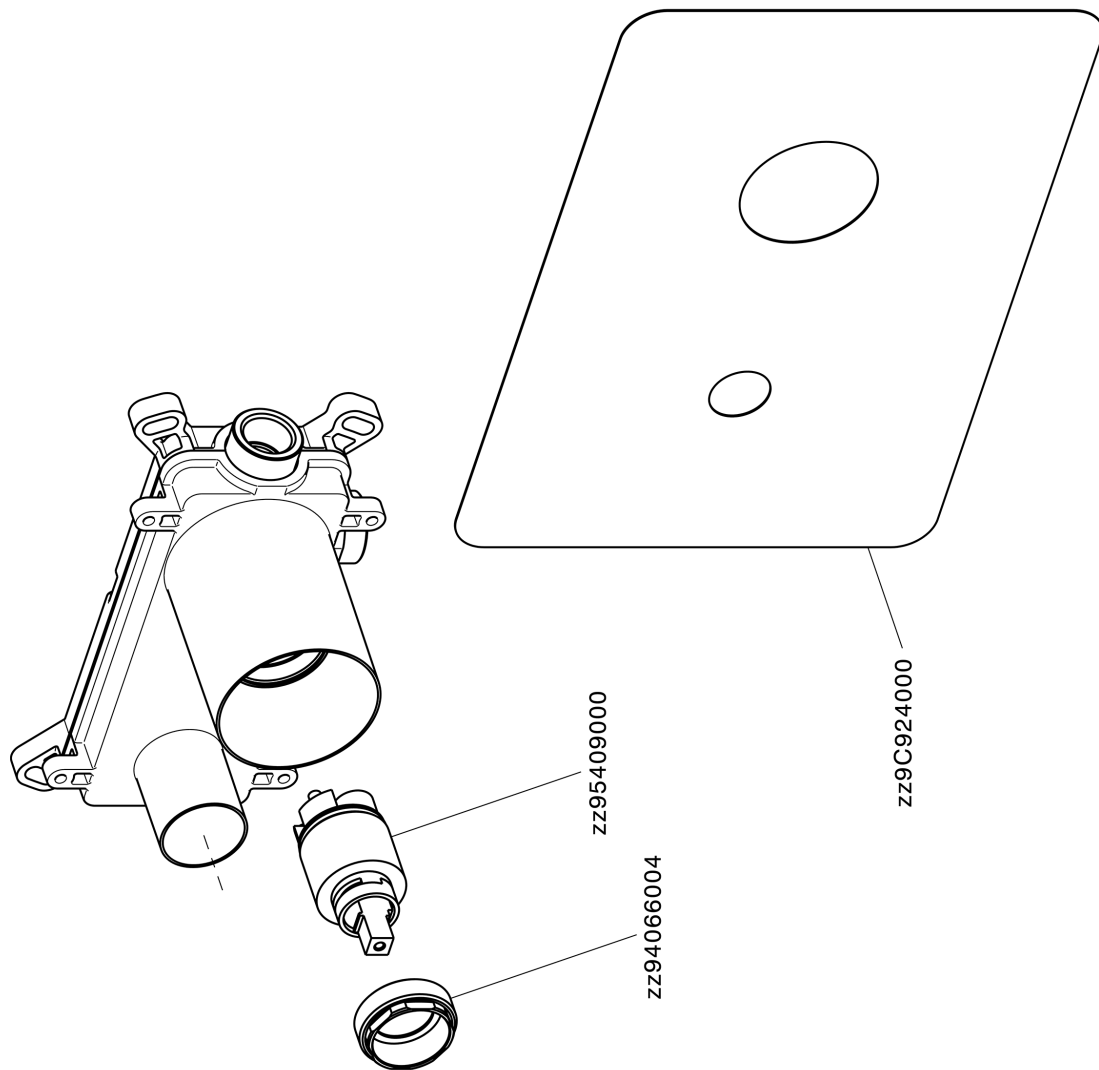

Exposed part for single lever washbasin valve NUOVA KIRUNA_K200551F

K200551F

<https://en.huberitalia.com/exposed-part-for-single-lever-washbasin-valve-nuova-kiruna-k200551f>

Concealed single lever washbasin mixer Easy-Box CONCEALED_ZB002450

ZB002450

<https://en.huberitalia.com/concealed-single-lever-washbasin-mixer-easy-box-concealed-zb002450>

2026-01-13