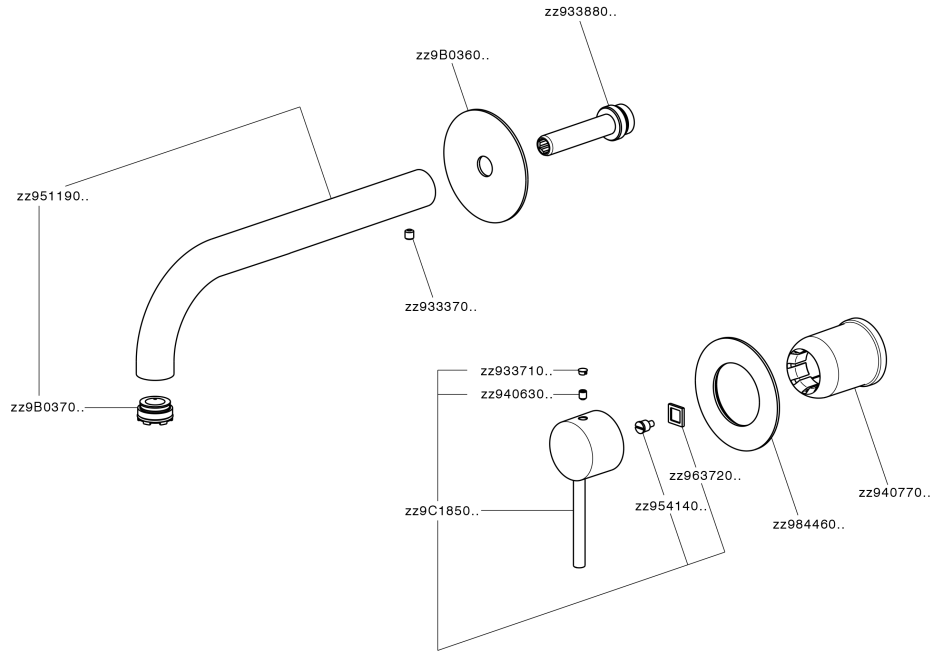

Exposed part for single lever washbasin valve NUOVA KIRUNA_K200551F

MODEL **K200551F**

Exposed part for single lever basin mixer, without concealed part, spout L.300 mm, for item Easy-Box ZB002450 and art.ZB025510

Required concealed parts **ZB002450**

Exposed part for single lever washbasin valve NUOVA KIRUNA_K200551F

K200551F

<https://en.huberitalia.com/exposed-part-for-single-lever-washbasin-valve-nuova-kiruna-k200551f>

Concealed single lever washbasin mixer Easy-Box CONCEALED_ZB002450

MODEL **ZB002450**

Concealed single lever washbasin mixer
Easy-Box, with protection guard box, without trim kit

AVAILABLE FINISHINGS

CHARACTERISTICS

Installation	Concealed
Cartridge Spare Parts	ZZ95409000
35 mm Cartridge	
Concealed	1

Piastra/Plate/Plaque/Platte/Placa

2-3mm: XX 56-76

10mm: XX 48-68

DeviaStop

The Huber Devia Stop technology allows to adjust the water flow and to direct it to the selected output point (overhead soaker, hand shower, etc).