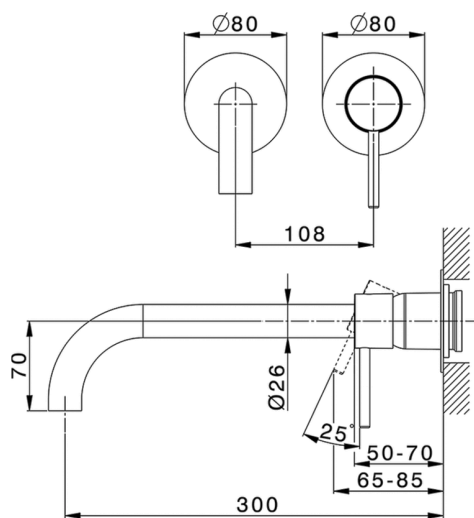

Exposed part for single lever washbasin valve NUOVA KIRUNA_K200551F

MODEL **K200551F**

Exposed part for single lever basin mixer, without concealed part, spout L.300 mm, for item Easy-Box ZB002450 and art.ZB025510

Required concealed parts **ZB002450**

Exposed part for single lever washbasin valve NUOVA KIRUNA_K200551F

K200551F

<https://en.huberitalia.com/exposed-part-for-single-lever-washbasin-valve-nuova-kiruna-k200551f>

Concealed single lever washbasin mixer Easy-Box CONCEALED_ZB002450

MODEL **ZB002450**

Concealed single lever washbasin mixer
Easy-Box, with protection guard box, without trim kit

AVAILABLE FINISHINGS

CHARACTERISTICS

Installation	Concealed
Cartridge Spare Parts	ZZ95409000
35 mm Cartridge	
Concealed	1

Piastra/Plate/Plaque/Platte/Placa

2-3mm: XX 56-76

10mm: XX 48-68

DeviaStop

The Huber Devia Stop technology allows to adjust the water flow and to direct it to the selected output point (overhead soaker, hand shower, etc).