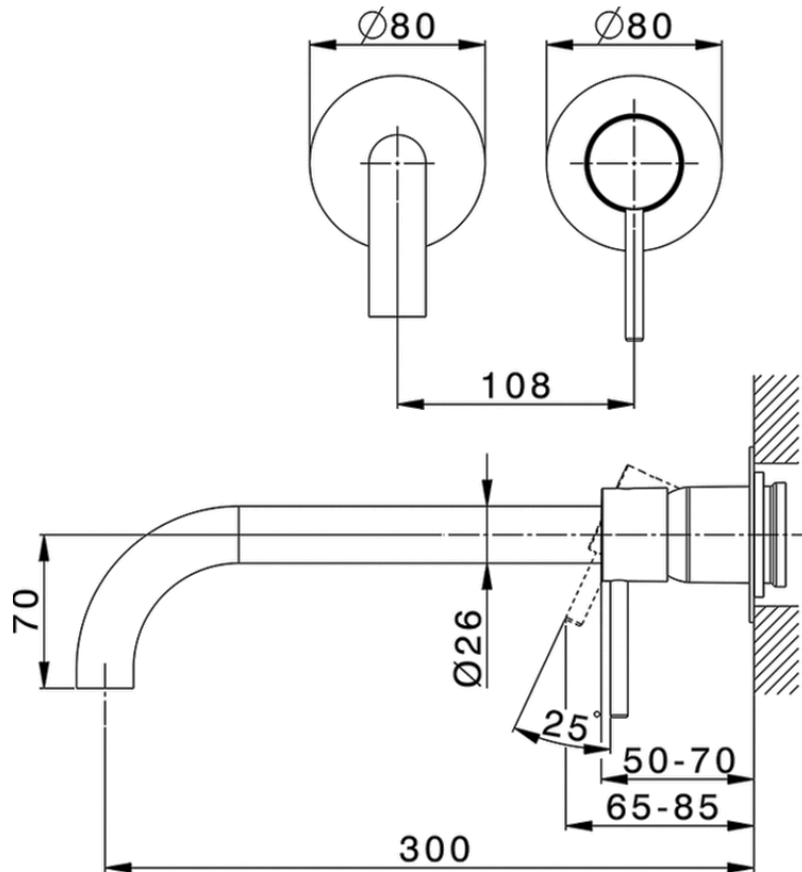

## Exposed part for single lever washbasin valve NUOVA KIRUNA\_K200551F

K200551F

<https://en.huberitalia.com/exposed-part-for-single-lever-washbasin-valve-nuova-kiruna-k200551f>

Piastra/Plate/Plaque/Platte/Placa

2-3mm: XX 56-76

10mm: XX 48-68