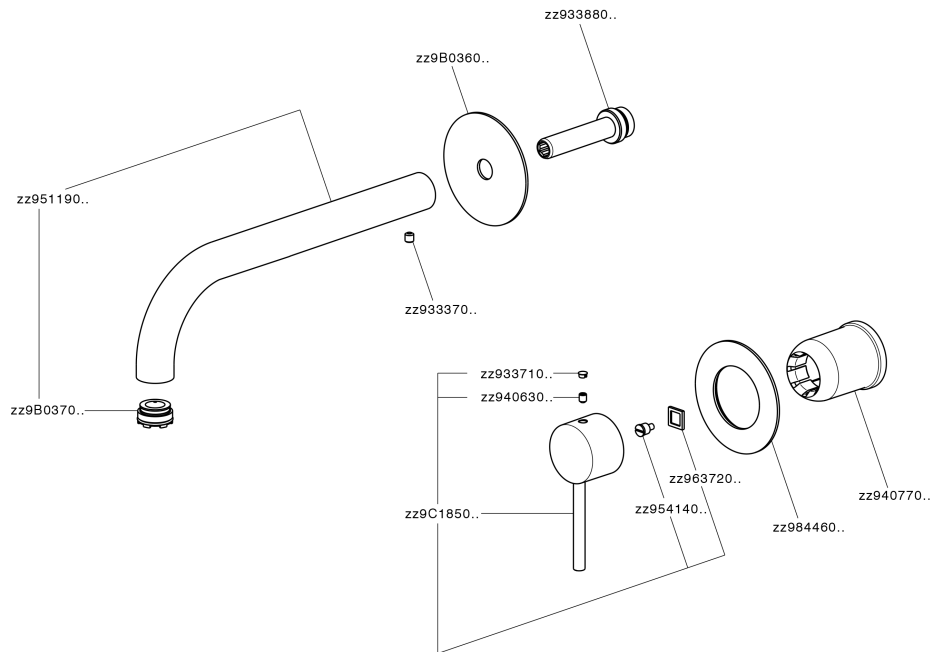

## Exposed part for single lever washbasin valve NUOVA KIRUNA\_K200551F

K200551F

<https://en.huberitalia.com/exposed-part-for-single-lever-washbasin-valve-nuova-kiruna-k200551f>

## Concealed single lever washbasin mixer Easy-Box CONCEALED\_ZB002450

ZB002450

<https://en.huberitalia.com/concealed-single-lever-washbasin-mixer-easy-box-concealed-zb002450>

2026-06-10