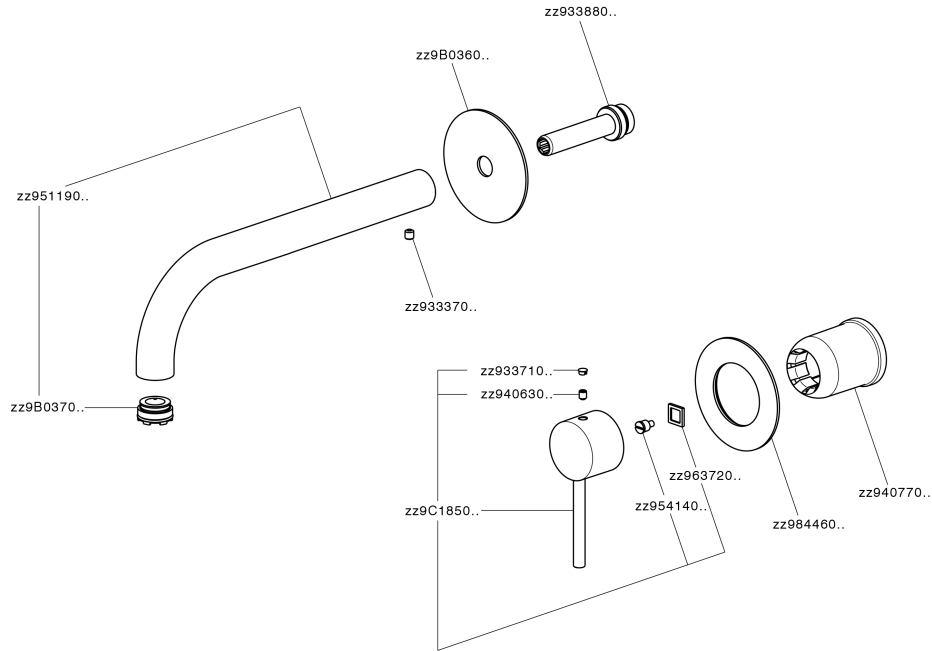

Exposed part for single lever washbasin valve NUOVA KIRUNA_K200551F

K200551F

<https://en.huberitalia.com/exposed-part-for-single-lever-washbasin-valve-nuova-kiruna-k200551f>

Concealed single lever washbasin mixer Easy-Box CONCEALED_ZB002450

ZB002450

<https://en.huberitalia.com/concealed-single-lever-washbasin-mixer-easy-box-concealed-zb002450>

2026-06-09