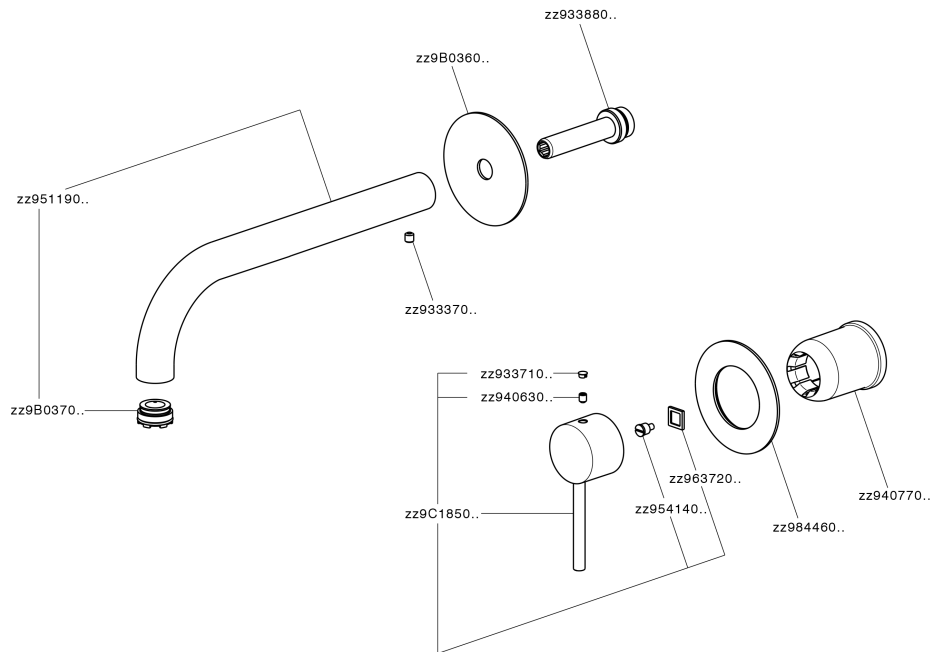

## Exposed part for single lever washbasin valve NUOVA KIRUNA\_K200551F

K200551F

<https://en.huberitalia.com/exposed-part-for-single-lever-washbasin-valve-nuova-kiruna-k200551f>

## Concealed single lever washbasin mixer Easy-Box CONCEALED\_ZB002450

ZB002450

<https://en.huberitalia.com/concealed-single-lever-washbasin-mixer-easy-box-concealed-zb002450>

2026-04-29