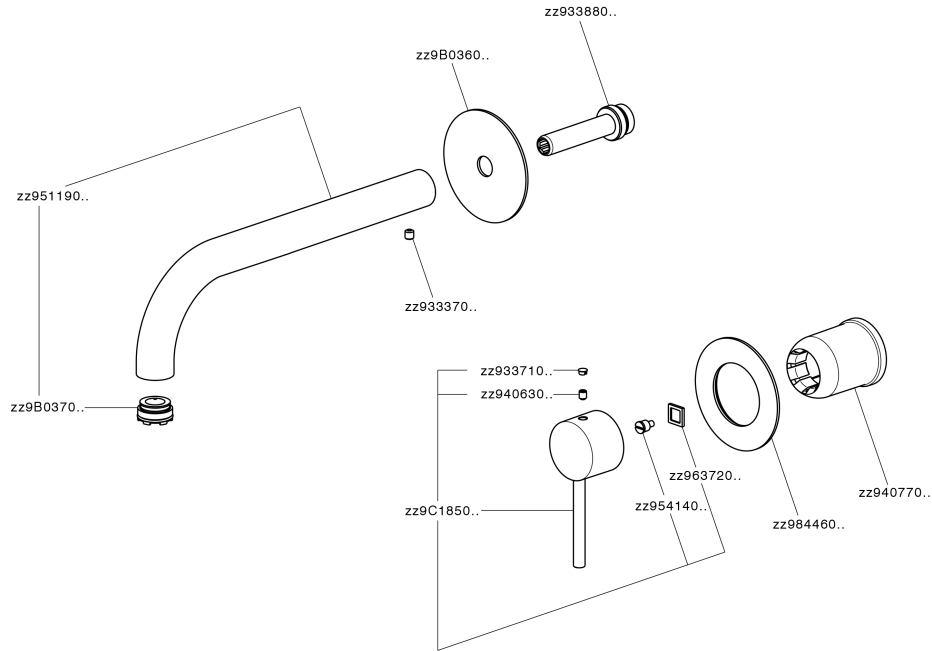

Exposed part for single lever washbasin valve NUOVA KIRUNA_K200551F

K200551F

<https://en.huberitalia.com/exposed-part-for-single-lever-washbasin-valve-nuova-kiruna-k200551f>

Concealed single lever washbasin mixer Easy-Box CONCEALED_ZB002450

ZB002450

<https://en.huberitalia.com/concealed-single-lever-washbasin-mixer-easy-box-concealed-zb002450>

2026-04-06