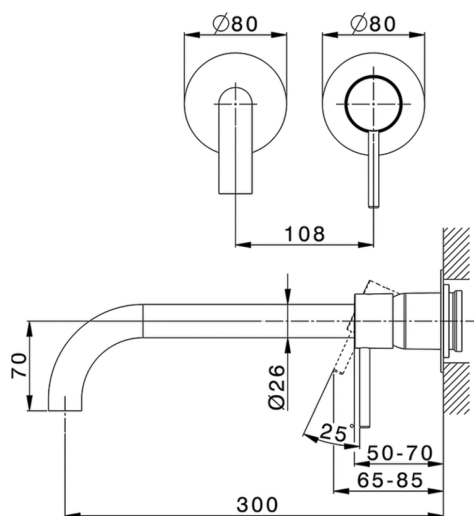

Exposed part for single lever washbasin valve NUOVA KIRUNA_K200551F

MODEL **K200551F**

Exposed part for single lever basin mixer, without concealed part, spout L.300 mm, for item Easy-Box ZB002450 and art.ZB025510

Required concealed parts **ZB002450**

Exposed part for single lever washbasin valve NUOVA KIRUNA_K200551F

K200551F

<https://en.huberitalia.com/exposed-part-for-single-lever-washbasin-valve-nuova-kiruna-k200551f>

Concealed single lever washbasin mixer Easy-Box CONCEALED_ZB002450

MODEL **ZB002450**

Concealed single lever washbasin mixer
Easy-Box, with protection guard box, without trim kit

AVAILABLE FINISHINGS

CHARACTERISTICS

| | |
|------------------------|-------------------|
| Installation | Concealed |
| Cartridge Spare Parts | ZZ95409000 |
| 35 mm Cartridge | |
| Concealed | 1 |

Piastra/Plate/Plaque/Platte/Placa

2-3mm: XX 56-76