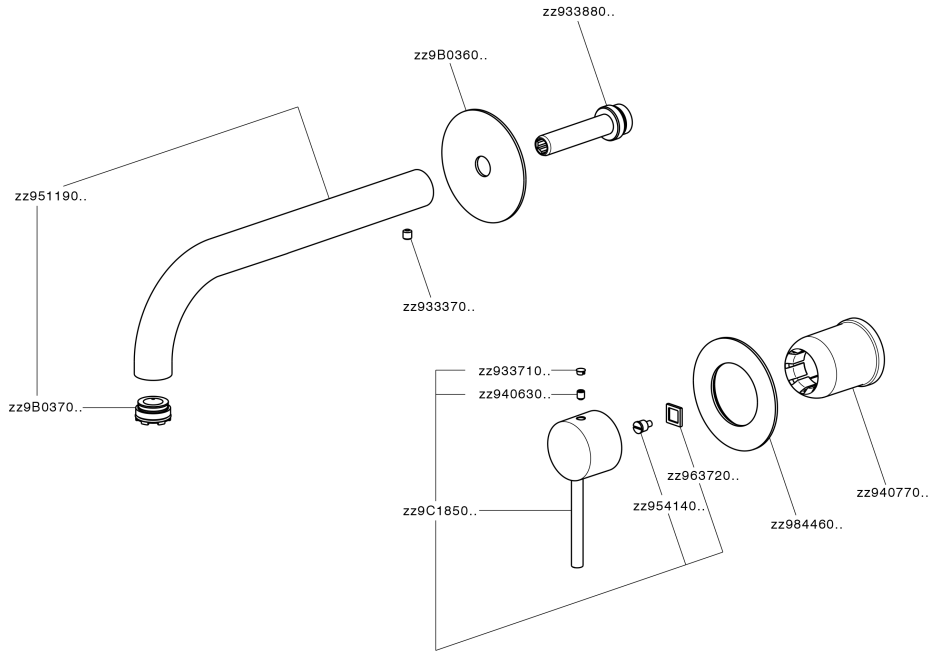

Exposed part for single lever washbasin valve NUOVA KIRUNA_K200551F

MODEL **K200551F**

Exposed part for single lever basin mixer, without concealed part, spout L.300 mm, for item Easy-Box ZB002450 and art.ZB025510

Required concealed parts **ZB002450**

Exposed part for single lever washbasin valve NUOVA KIRUNA_K200551F

K200551F

<https://en.huberitalia.com/exposed-part-for-single-lever-washbasin-valve-nuova-kiruna-k200551f>

Concealed single lever washbasin mixer Easy-Box CONCEALED_ZB002450

MODEL **ZB002450**

Concealed single lever washbasin mixer
Easy-Box, with protection guard box, without trim kit

AVAILABLE FINISHINGS

CHARACTERISTICS

10mm: XX 48-68

DeviaStop

The Huber Devia Stop technology allows to adjust the water flow and to direct it to the selected output point (overhead soaker, hand shower, etc).

2026-07-01