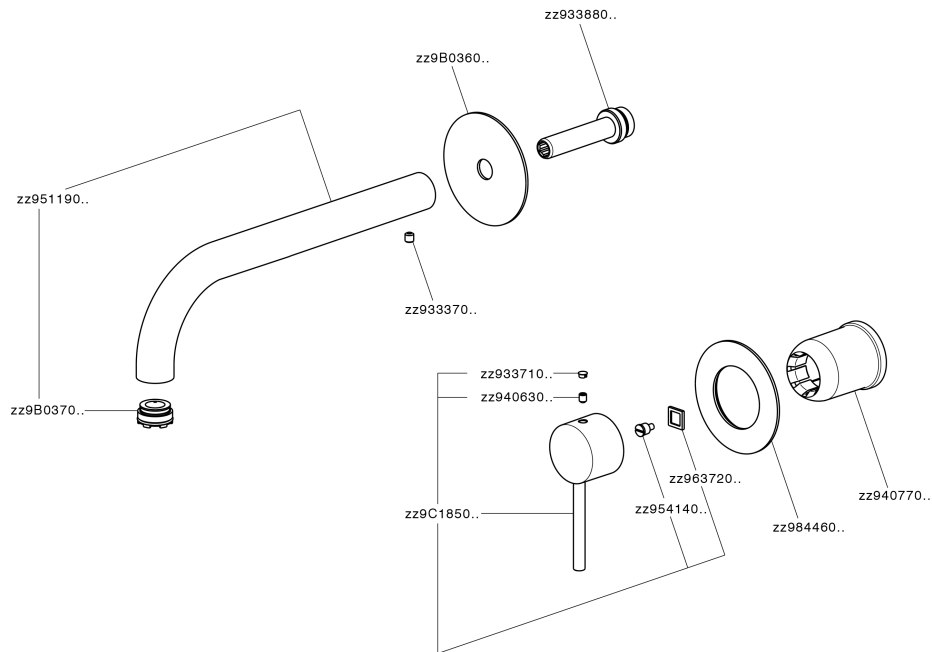

Exposed part for single lever washbasin valve NUOVA KIRUNA_K200551F

MODEL **K200551F**

Exposed part for single lever basin mixer, without concealed part, spout L.300 mm, for item Easy-Box ZB002450 and art.ZB025510

Exposed part for single lever washbasin valve NUOVA KIRUNA_K200551F

K200551F

<https://en.huberitalia.com/exposed-part-for-single-lever-washbasin-valve-nuova-kiruna-k200551f>

Concealed single lever washbasin mixer Easy-Box CONCEALED_ZB002450

MODEL **ZB002450**

Concealed single lever washbasin mixer
Easy-Box, with protection guard box, without trim kit

AVAILABLE FINISHINGS

CHARACTERISTICS

Installation	Concealed
Cartridge Spare Parts	ZZ95409000
35 mm Cartridge	
Concealed	1

Piastra/Plate/Plaque/Platte/Placa

2-3mm: XX 56-76

10mm: XX 48-68

DeviaStop

The Huber Devia Stop technology allows to adjust the water flow and to direct it to the selected output point (overhead soaker, hand shower, etc).