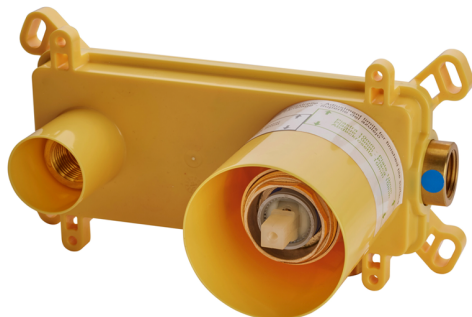

Exposed part for single lever washbasin valve NUOVA KIRUNA_K200551F

MODEL **K200551F**

Exposed part for single lever basin mixer, without concealed part, spout L.300 mm, for item Easy-Box ZB002450 and art.ZB025510

Required concealed parts **ZB002450**

Exposed part for single lever washbasin valve NUOVA KIRUNA_K200551F

K200551F

<https://en.huberitalia.com/exposed-part-for-single-lever-washbasin-valve-nuova-kiruna-k200551f>

Concealed single lever washbasin mixer Easy-Box CONCEALED_ZB002450

MODEL **ZB002450**

Concealed single lever washbasin mixer
Easy-Box, with protection guard box, without trim kit

AVAILABLE FINISHINGS

CHARACTERISTICS

| | |
|------------------------|-------------------|
| Installation | Concealed |
| Cartridge Spare Parts | ZZ95409000 |
| 35 mm Cartridge | |
| Concealed | 1 |

Piastra/Plate/Plaque/Platte/Placa

2-3mm: XX 56-76