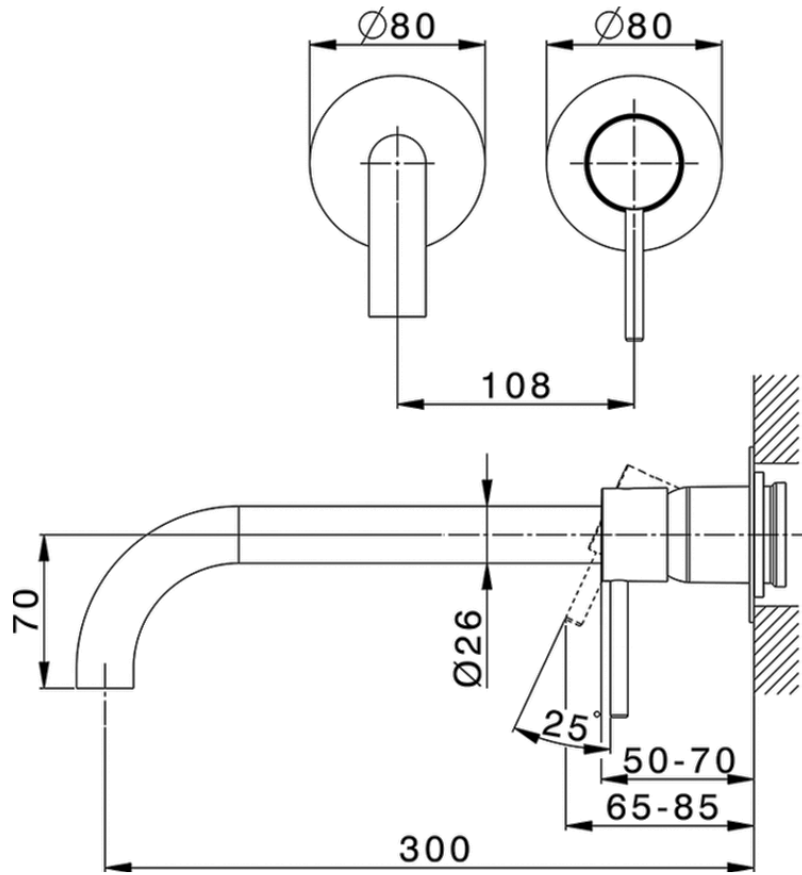

Exposed part for single lever washbasin valve NUOVA KIRUNA\_K200551F

K200551F

<https://en.huberitalia.com/exposed-part-for-single-lever-washbasin-valve-nuova-kiruna-k200551f>

Piastra/Plate/Plaque/Platte/Placa

2-3mm: XX 56-76

10mm: XX 48-68