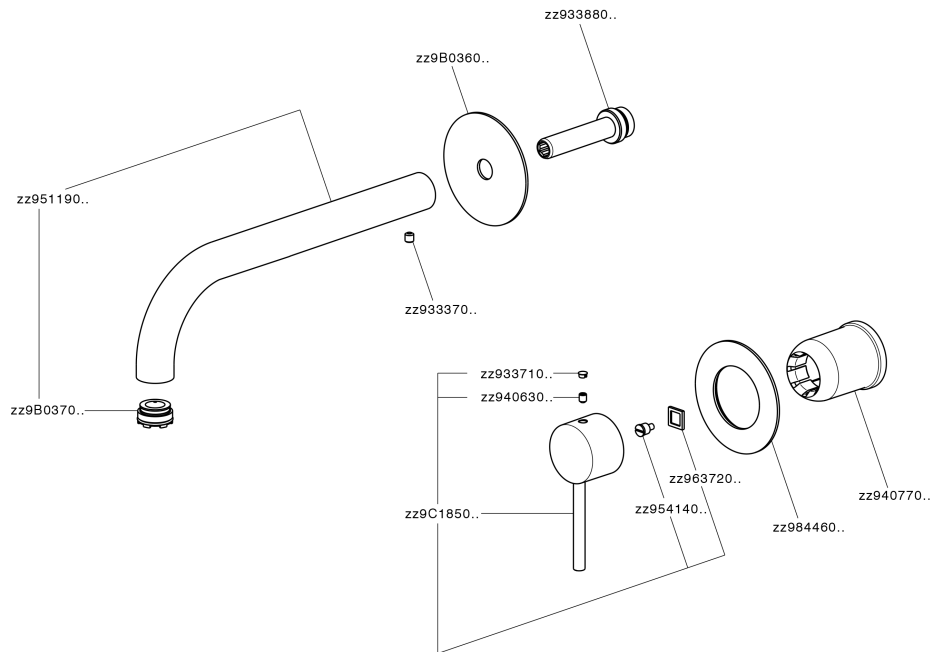

Exposed part for single lever washbasin valve NUOVA KIRUNA_K200551F

K200551F

<https://en.huberitalia.com/exposed-part-for-single-lever-washbasin-valve-nuova-kiruna-k200551f>

Concealed single lever washbasin mixer Easy-Box CONCEALED_ZB002450

ZB002450

<https://en.huberitalia.com/concealed-single-lever-washbasin-mixer-easy-box-concealed-zb002450>

2026-04-30