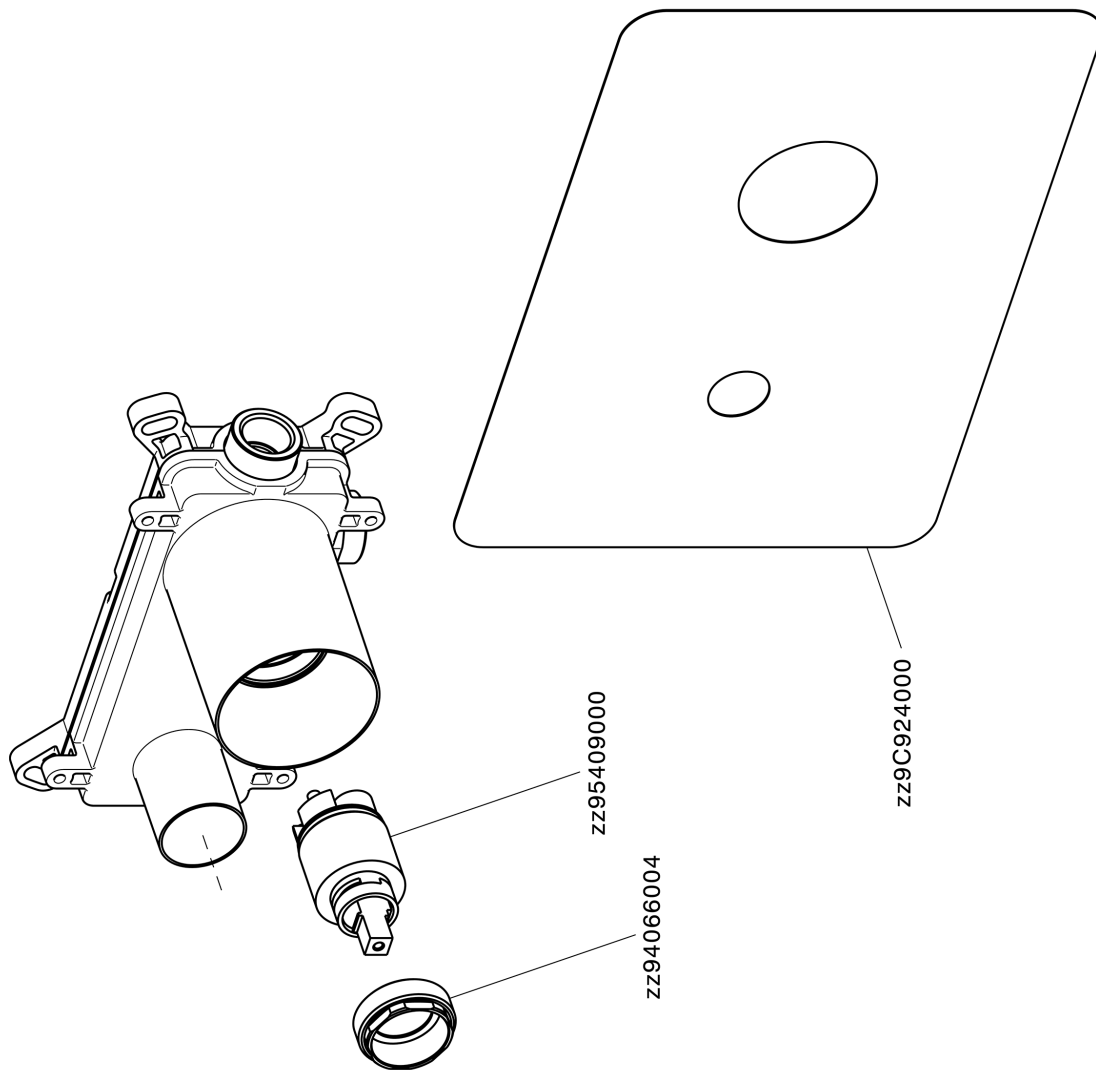

Exposed part for single lever washbasin valve NUOVA KIRUNA_K200551F

K200551F

<https://en.huberitalia.com/exposed-part-for-single-lever-washbasin-valve-nuova-kiruna-k200551f>

Concealed single lever washbasin mixer Easy-Box CONCEALED_ZB002450

ZB002450

<https://en.huberitalia.com/concealed-single-lever-washbasin-mixer-easy-box-concealed-zb002450>

2026-04-30